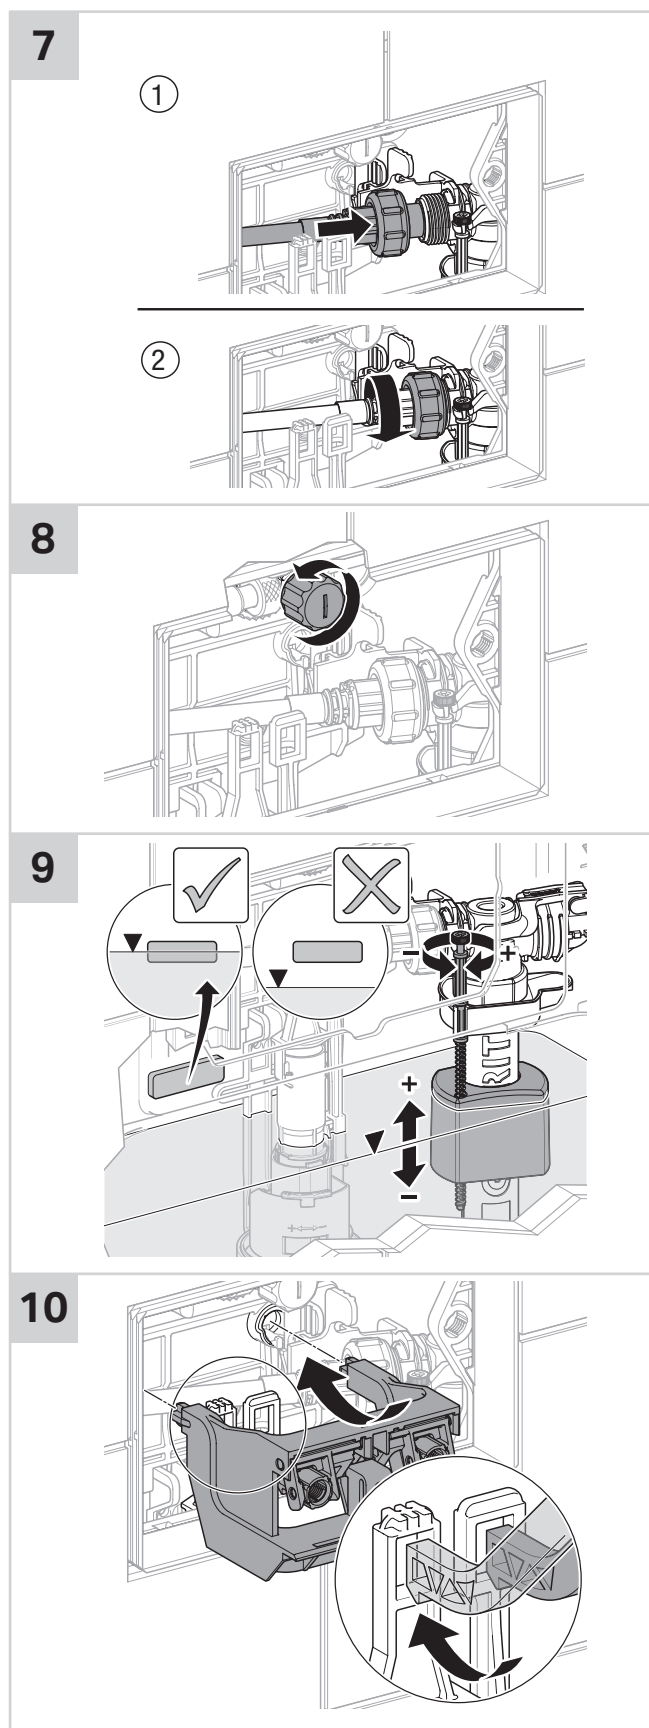

Tech Page - Version 1

■ GEBERIT SIGMA01 MECHANICAL BUTTON/ACCESS PLATE

INSTALLATION INSTRUCTIONS

Plumbers, please ensure a copy of the installation instructions is left with the end user for future reference

■ GEBERIT SIGMA01 MECHANICAL BUTTON/ACCESS PLATE

INSTALLATION INSTRUCTIONS

Plumbers, please ensure a copy of the installation instructions is left with the end user for future reference

INSTALLATION INSTRUCTIONS