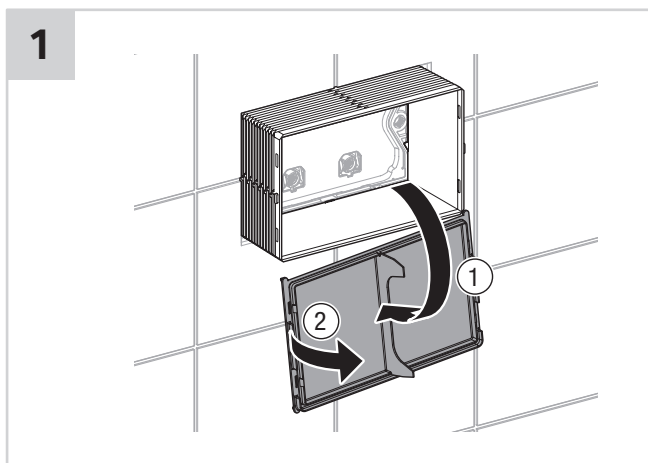

Tech Page - Version 1

■ GEBERIT SIGMA01 MECHANICAL BUTTON/ACCESS PLATE

INSTALLATION INSTRUCTIONS

Plumbers, please ensure a copy of the installation instructions is left with the end user for future reference