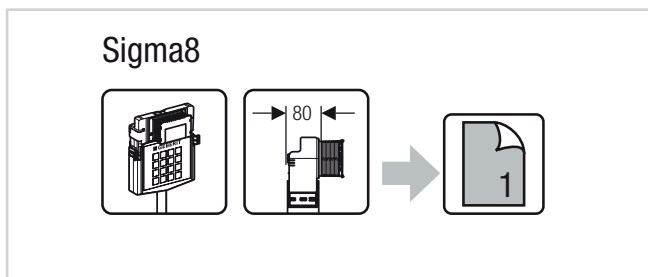

Tech Page - Version 1

■ GEBERIT SIGMA01 MECHANICAL BUTTON/ACCESS PLATE

INSTALLATION INSTRUCTIONS

Plumbers, please ensure a copy of the installation instructions is left with the end user for future reference