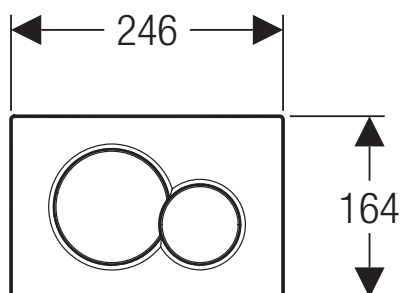

■ GEBERIT

SIGMA01 MECHANICAL BUTTON ACCESS PLATE

Dimensions are nominal measurements only.

Mechanical Front press Service through the button

SPECIFICATIONS

| | |
|----------------------------|--|
| Recommended use | Domestic, hotel and commercial |
| Material | ABS |
| Colour Availability | Bright Chrome, Satin Chrome, White, Black |
| Application | Dual-flush Access Plate |
| Compatibility | Sigma8 Cistern |
| Operation | Mechanical, front press in wall Top/Front UC |
| Actuation Force | < 20N |
| Spare Parts | Guarantee of availability for 25 years |
| Technical Support | 1800 Geberit |