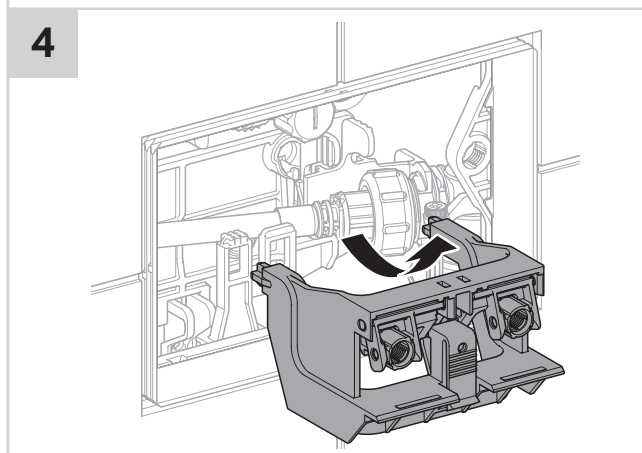

Tech Page - Version 1

■ GEBERIT SIGMA01 MECHANICAL BUTTON/ACCESS PLATE

INSTALLATION INSTRUCTIONS

Plumbers, please ensure a copy of the installation instructions is left with the end user for future reference