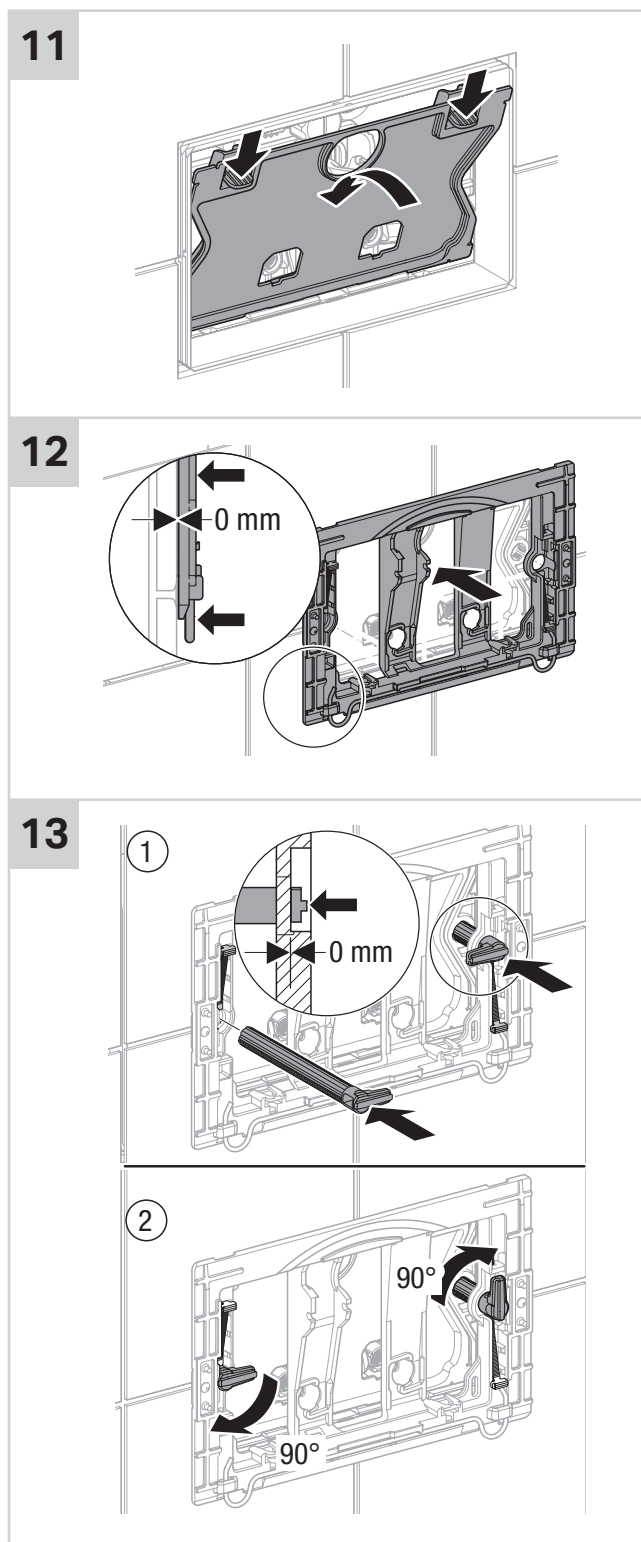

■ GEBERIT SIGMA01 MECHANICAL BUTTON/ACCESS PLATE

INSTALLATION INSTRUCTIONS

Plumbers, please ensure a copy of the installation instructions is left with the end user for future reference