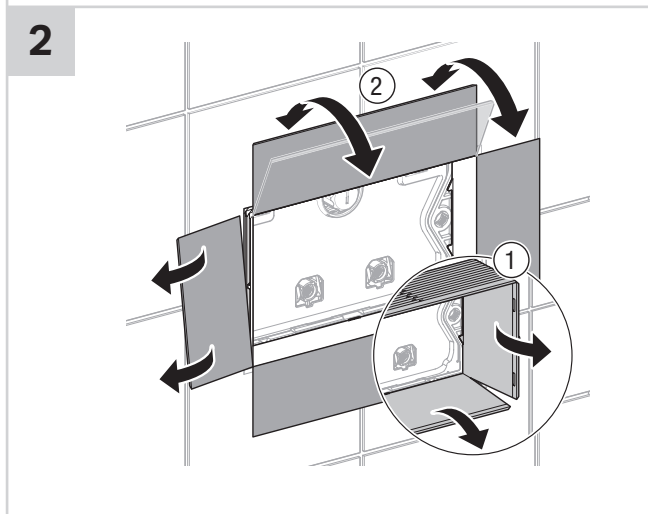

Tech Page - Version 1

■ GEBERIT SIGMA01 MECHANICAL BUTTON/ACCESS PLATE

INSTALLATION INSTRUCTIONS

Plumbers, please ensure a copy of the installation instructions is left with the end user for future reference