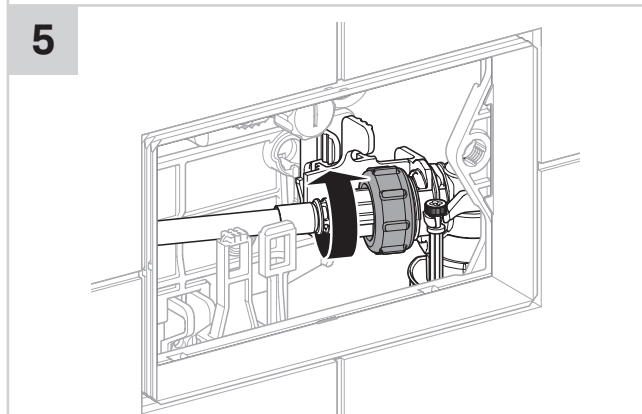

■ GEBERIT SIGMA01 MECHANICAL BUTTON/ACCESS PLATE

INSTALLATION INSTRUCTIONS

Plumbers, please ensure a copy of the installation instructions is left with the end user for future reference