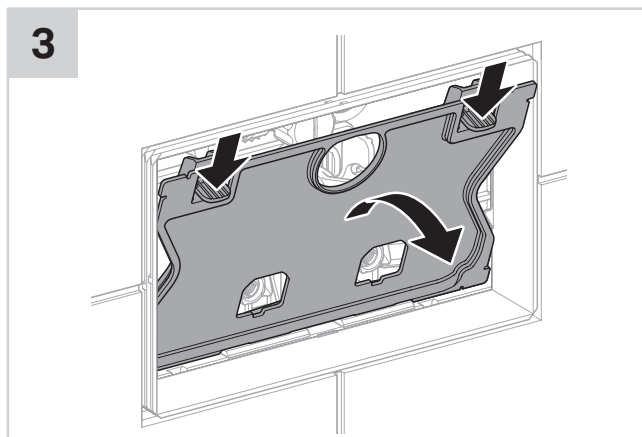

Tech Page - Version 1

■ GEBERIT SIGMA01 MECHANICAL BUTTON/ACCESS PLATE

INSTALLATION INSTRUCTIONS

Plumbers, please ensure a copy of the installation instructions is left with the end user for future reference