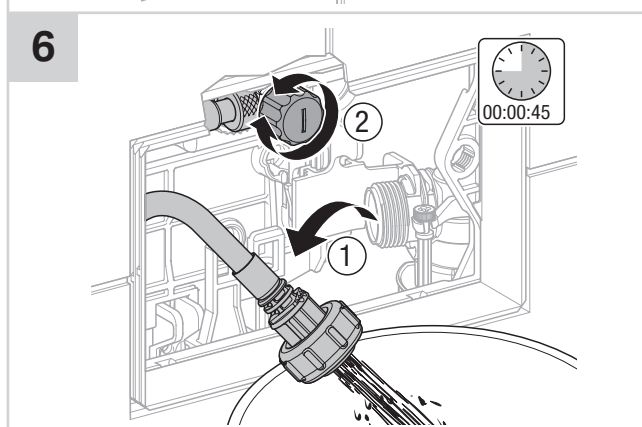

Tech Page - Version 1

■ GEBERIT SIGMA01 MECHANICAL BUTTON/ACCESS PLATE

INSTALLATION INSTRUCTIONS

Plumbers, please ensure a copy of the installation instructions is left with the end user for future reference