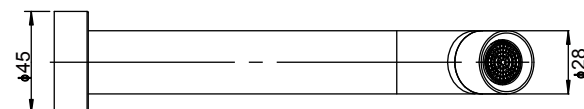

MIZU

DRIFT OUTLET

MIZU DRIFT BATH OUTLET

*Black bath outlet only avail in 160mm and 200mm length

MIZU DRIFT BASIN OUTLET

Dimensions are nominal measurements only.

To see the complete Mizu range go to www.reece.com.au/bathrooms

SPECIFICATIONS

Recommended use	Domestic, hotel and commercial
Colour availability	Black
Available length	160mm / 200mm
Standards	AS/NZS 3718
WELS	Basin outlet 4 star , 7.5 l/min

CLEANING RECOMMENDATIONS