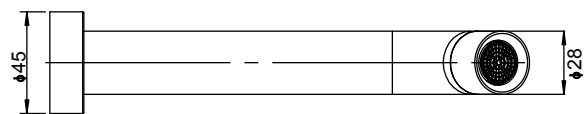

MIZU

DRIFT OUTLET

MIZU DRIFT BATH OUTLET

*Black bath outlet only avail in 160mm and 200mm length

MIZU DRIFT BASIN OUTLET

Dimensions are nominal measurements only.

To see the complete Mizu range go to www.reece.com.au/bathrooms

SPECIFICATIONS

Recommended use	Domestic, hotel and commercial
Colour availability	Black
Available length	160mm / 200mm
Standards	AS/NZS 3718
WELS	Basin outlet 4 star , 7.5 l/min

CLEANING RECOMMENDATIONS