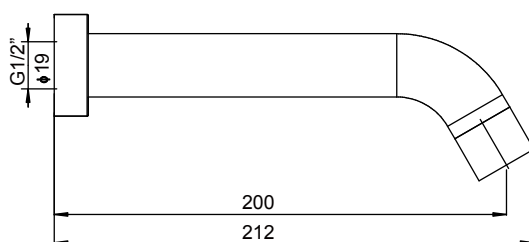

MIZU

DRIFT OUTLET

MIZU DRIFT BATH OUTLET

*Black bath outlet only avail in 160mm and 200mm length

MIZU DRIFT BASIN OUTLET

Dimensions are nominal measurements only.

To see the complete Mizu range go to www.reece.com.au/bathrooms

SPECIFICATIONS

Recommended use	Domestic, hotel and commercial
Colour availability	Black
Available length	160mm / 200mm
Standards	AS/NZS 3718
WELS	Basin outlet 4 star , 7.5 l/min

CLEANING RECOMMENDATIONS