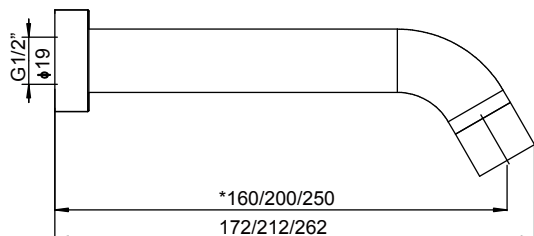

MIZU

DRIFT OUTLET

MIZU DRIFT BATH OUTLET

*Black bath outlet only avail in 160mm and 200mm length

MIZU DRIFT BASIN OUTLET

Dimensions are nominal measurements only.

To see the complete Mizu range go to www.reece.com.au/bathrooms

SPECIFICATIONS

Recommended use	Domestic, hotel and commercial
Colour availability	Black
Available length	160mm / 200mm
Standards	AS/NZS 3718
WELS	Basin outlet 4 star , 7.5 l/min

CLEANING RECOMMENDATIONS