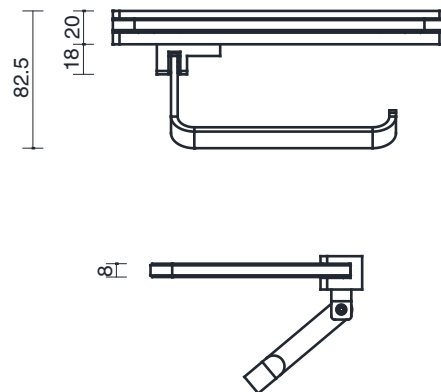

Milli Glance Toilet Roll Holder with Shelf Chrome / Glass

9507145

SPECIFICATIONS

Recommended Use	Domestic, Hotel & Commercial
Colour	Chrome / Glass

WARRANTY

Replacement Only - Domestic Use	15 Years

Please refer to Warranty Page for full Terms and Conditions

Dimensions are nominal measurements only.

CLEANING RECOMMENDATIONS:

We recommend the use of soapy water or approved cleaners. This product should not be cleaned with abrasive materials. Damage caused by any improper treatment is not covered by the product warranty. Refer to Warranty Conditions

Disclaimer: Products in this specification manual must by regulation be installed by licensed and registered trade people. The manufacturer/distributor reserves the right to vary specifications or delete models from their range without prior notification. Dimensions are nominal measurements only. Dimensions and set-outs listed are correct at time of publication however the manufacturer/distributor takes no responsibility for printing errors.

Published 07/07/2022

To see the complete Milli range go to www.reece.com.au