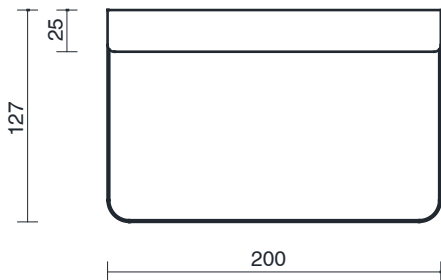

Dimensions are nominal measurements only.

CLEANING RECOMMENDATIONS:

We recommend the use of soapy water or approved cleaners. This product should not be cleaned with abrasive materials. Damage caused by any improper treatment is not covered by the product warranty. Refer to Warranty Conditions

Disclaimer: Products in this specification manual must by regulation be installed by licensed and registered trade people. The manufacturer/distributor reserves the right to vary specifications or delete models from their range without prior notification. Dimensions are nominal measurements only. Dimensions and set-outs listed are correct at time of publication however the manufacturer/distributor takes no responsibility for printing errors.

Published 07/07/2022

To see the complete Milli range go to www.reece.com.au