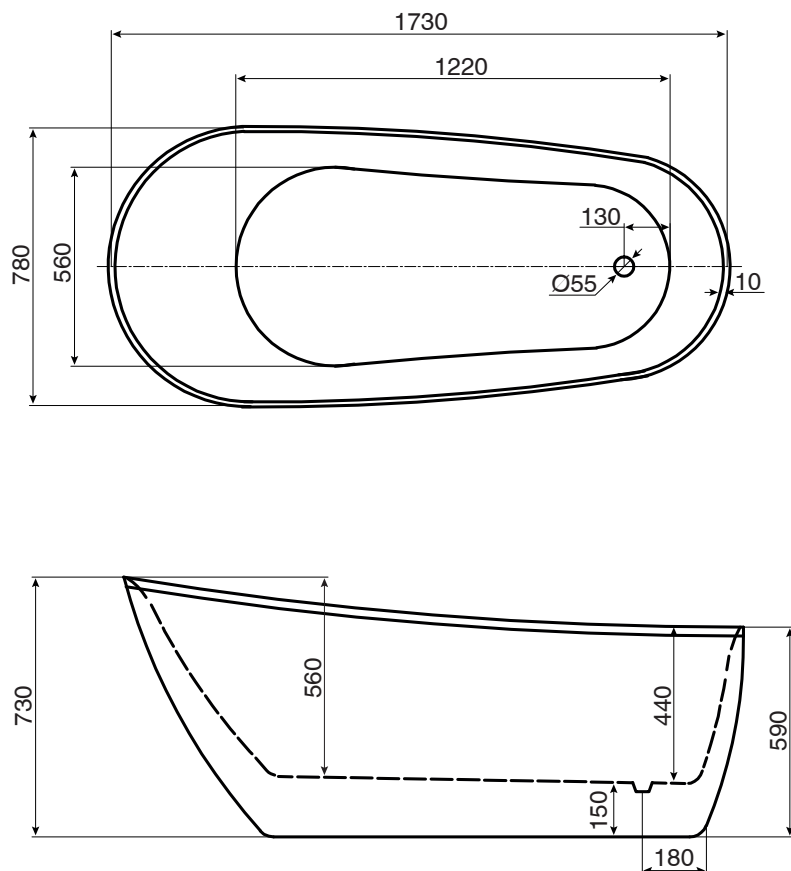

KADO

Kado Neue Freestanding Bath 1730 x 780 x 730mm Matte White

SPECIFICATIONS	
Recommended Use	Domestic, Hotel & Commercial
Material	Sanitary Grade Acrylic
Colour	Matte White
Colour Availability	White, Matte White/Matte Black, Matte White
Capacity	260 Litres
Weight	45 kg
Overflow	No Overflow
Taphole Availability	No Taphole Tapware should be Floor or Wall Mounted
Plug & Waste	Not Included Suits 40mm Non Overflow Waste
Fixing	Silicone to Floor
WARRANTY	
Warranty - Domestic Use	10 Years
Spare Parts & Labour	12 Months
<i>Please refer to Warranty Page for full Terms and Conditions</i>	

Dimensions are nominal measurements only.

Disclaimer: Products in this specification manual must by regulation be installed by licensed and registered trade people. The manufacturer/distributor reserves the right to vary specifications or delete models from their range without prior notification. Dimensions are nominal measurements only. Dimensions and set-outs listed are correct at time of publication however the manufacturer/distributor takes no responsibility for printing errors.