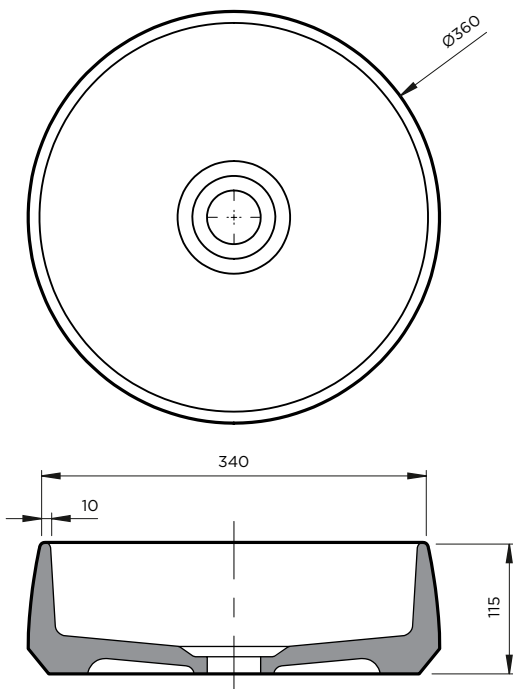

Kiln 360

All our basins are proudly designed and developed in Australia.

For more information about our product please contact our sales team on 03 5941 3144

Above Counter Basin

Dimensions: 360 x 115mm

Capacity: Approx. 6.5 Litres

Plug & Waste: Intended for 32mm connection.

Cleaning: Wipe down using non abrasive cleaning materials.

Overflow: N/A

NOT TO SCALE
ALL DIMENSIONS IN MM

Due to the nature of clay and our manufacturing processes, size and glaze variations may occur.
Variations on shade, colour and size are a natural feature of ceramic product fired at high temperature.