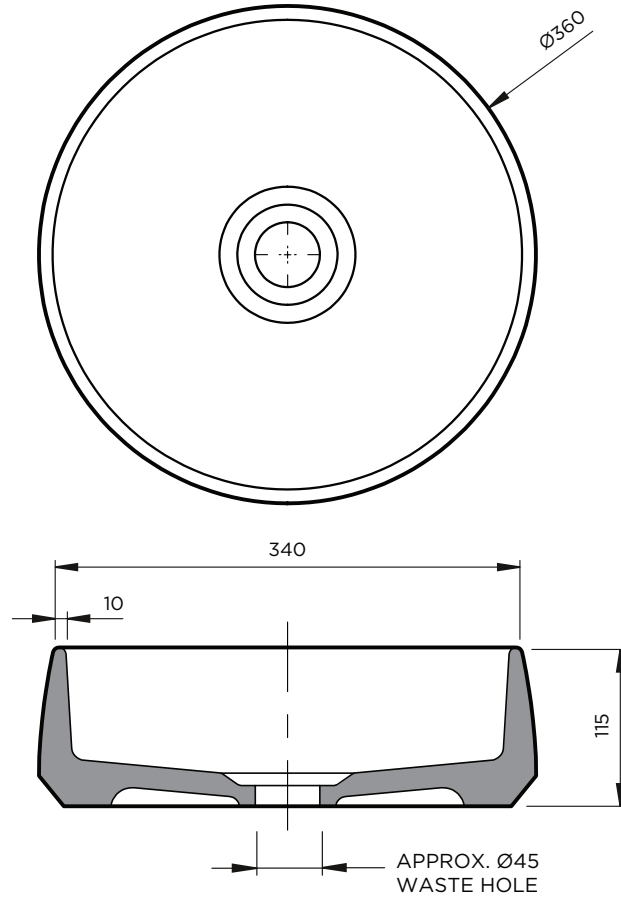

**ROBERT  
GORDON**  
INTERIORS

**KILN 360 ROUND BASIN**

Specification Sheet

Compact and round, Kiln 360 is a perfect size for the smaller bathroom, or to be used in a set of two in a double basin vanity. Designed and handmade in Australia.

**ROBERT  
GORDON**  
INTERIORS

NOT TO SCALE

All Dimensions in MM

PRODUCT	TITLE	CAPACITY	DIMENSIONS	PLUG & WASTE	OVERFLOW	MATERIAL
360	Kiln 360 Basin	6.5 Litres	(D) 360mm (W) 340mm (H) 115mm Waste Hole Approx. 45mm	Intended for 32mm connection	N/A	High-fired, fully vitrified stoneware

Robert Gordon Pottery 114 Mulcahy Road, Pakenham VIC 3910

Lead times: Please allow up to 8 - 10 weeks for production.