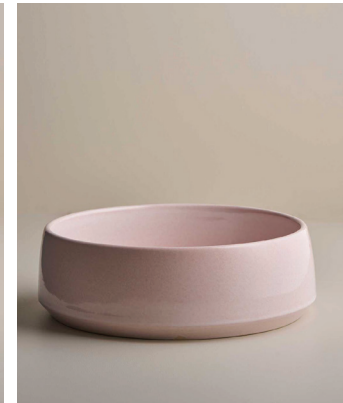

**ROBERT  
GORDON**  
INTERIORS

**KILN 360 ROUND BASIN**

Specification Sheet

Compact and round, Kiln 360 is a perfect size for the smaller bathroom, or to be used in a set of two in a double basin vanity. Designed and handmade in Australia.

36070 COAST

36091 STORM

36006 RIVERGUM

3600G OLIVE

36008 POPPYSEED

36027 SHALE

36002 WHITE OCHRE

36003 ROSE QUARTZ  
**(ONLINE EXCLUSIVE)**