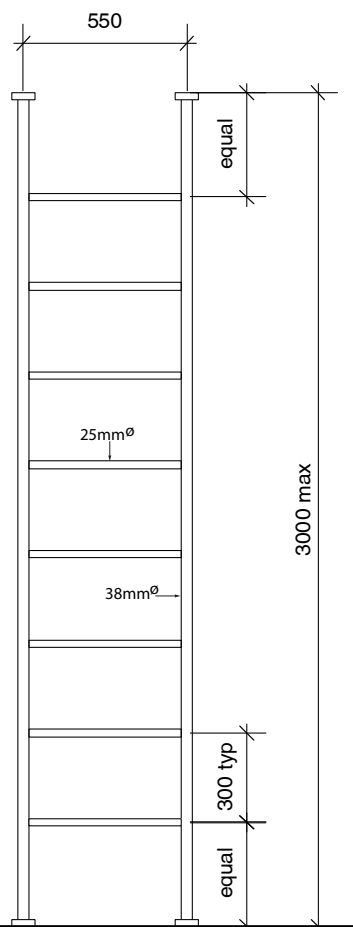

### SPECIFICATIONS

Recommended Use	Domestic, Hotel & Commercial
Material	Copper Tube with Brass Fittings
Colour Variations	Matte Black
Height	Made to Specification- Max 3000mm
Electrical Connection	Hardwired Only
Power Entry	Ceiling - Left or Right (Floor Option available)
Heating Method	Water Filled
Voltage	240V
Wattage	200 watts
IP Rating	IPX5
Standard	AS/NZS:3350

Dimensions are nominal measurements only.

**Disclaimer:** Products in this specification manual must by regulation be installed by licensed and registered trade people. The manufacturer/distributor reserves the right to vary specifications or delete models from their range without prior notification. Dimensions are nominal measurements only. Dimensions and set-outs listed are correct at time of publication however the manufacturer/distributor takes no responsibility for printing errors.