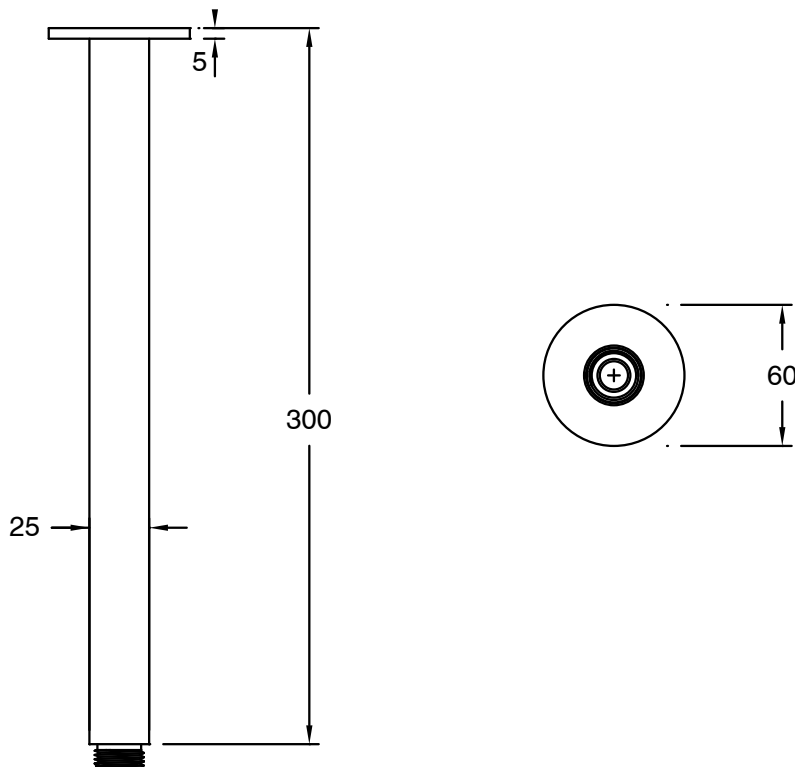

SUSSEX

Sussex Pure Vertical Shower Arm 300mm PVD Brushed Nickel

9511587

SPECIFICATIONS	
Recommended Use	Residential;Commercial
Colour Finish	Brushed Nickel
Primary Material	DR Brass
Recommended Pressure Range	150 - 500 kPa as per AS3500
Max Continuous Working Temperature (deg C)	65
Min Continuous Working Temperature (deg C)	1
WARRANTY	
Residential Use (Years)	40
Commercial Use (Years)	10
<i>Please refer to Sussex Warranty page for full Terms and Conditions</i>	