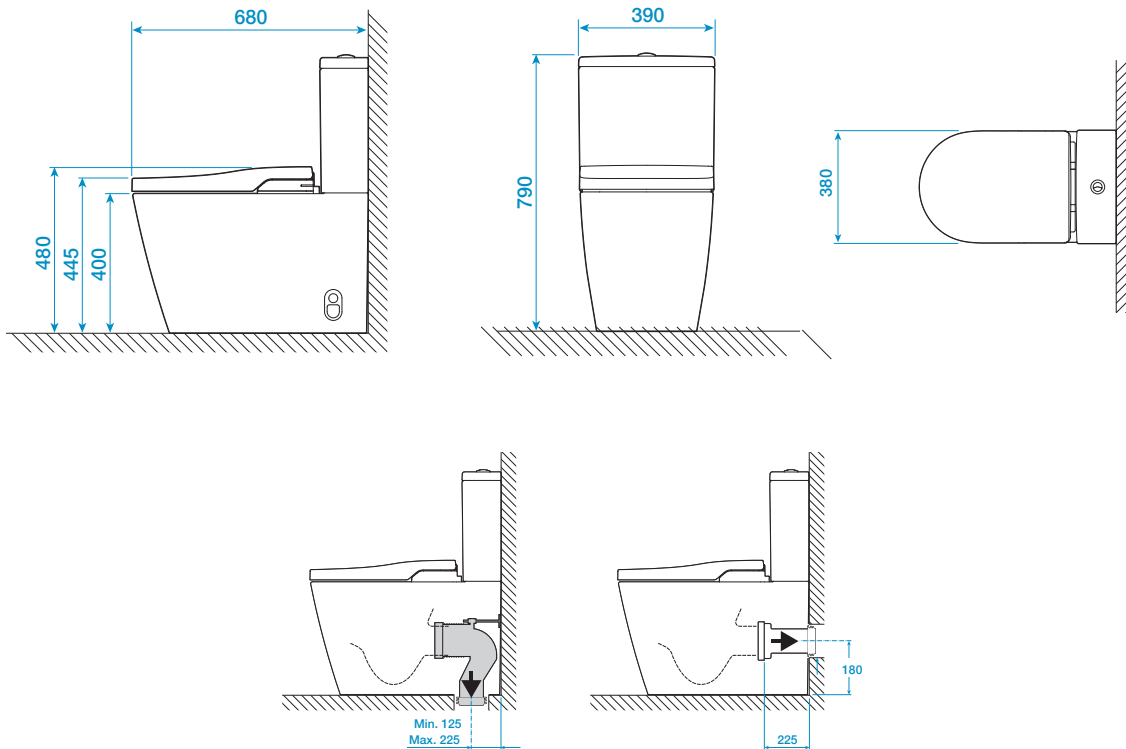

Roca In-Wash® Inspira Smart Toilet Close Coupled Back to Wall (4*)

SPECIFICATIONS

Recommended Use	Domestic, Hotel & Commercial
Material	Vitreous China
Colour	White
Weight	55kg
Water Inlet Position	Bottom Inlet
Pan Fixing	Fixed to Floor
Toilet Seat	Soft Close Seat
Rim Configuration	Closed Water Rim
Outlet Type	Universal S & P
S Trap Setout	125 - 225mm
P Trap Setout	180mm fixed

Dimensions are nominal measurements only.

Disclaimer: Products in this specification manual must by regulation be installed by licensed and registered trade people. The manufacturer/distributor reserves the right to vary specifications or delete models from their range without prior notification. Dimensions are nominal measurements only. Dimensions and set-outs listed are correct at time of publication however the manufacturer/distributor takes no responsibility for printing errors.