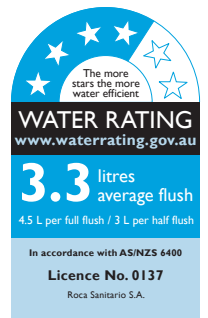

To see the complete Roca range go to www.reece.com.au/bathrooms