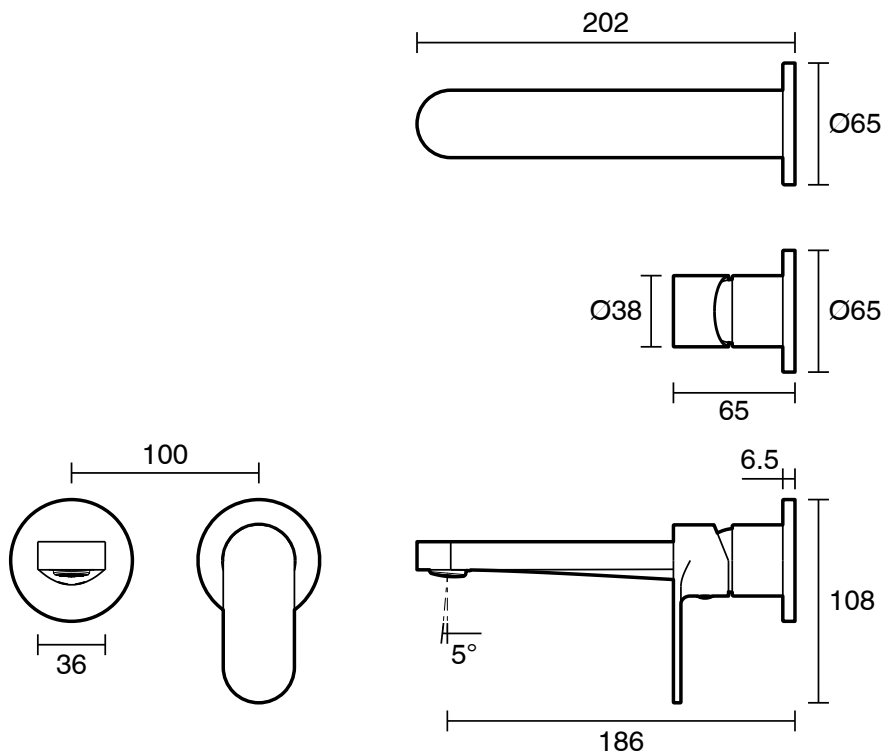

mizu

Mizu Soothe MK2 Wall Basin/Bath Mixer Set 2 Piece Kit Brushed Gunmetal (6 Star)

9512398

SPECIFICATIONS

Recommended Use	Domestic;Commercial;Hotel
Colour Finish	Brushed Gunmetal
Primary Material	Lead Free Brass

WARRANTY

Warranty - Domestic Use (Years)	10
Spare Parts & Labour (Years)	1

Please refer to Warranty Page for full Terms and Conditions

Dimensions are nominal measurements only.

CLEANING RECOMMENDATIONS:

We recommend the use of soapy water or approved cleaners. This product should not be cleaned with abrasive materials. Damage caused by any improper treatment is not covered by the product warranty. Refer to Warranty Conditions

Disclaimer: Products in this specification manual must by regulation be installed by licensed and registered trade people. The manufacturer/distributor reserves the right to vary specifications or delete models from their range without prior notification. Dimensions are nominal measurements only. Dimensions and set-outs listed are correct at time of publication however the manufacturer/distributor takes no responsibility for printing errors.

Published 28/11/2024

To see the complete Mizu range go to www.reece.com.au