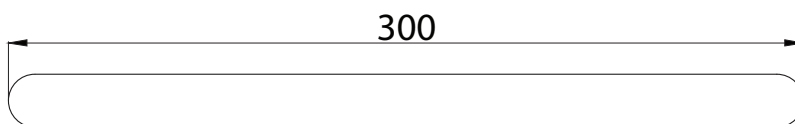

mizu

Mizu Soothe Single Towel Rail 300mm Chrome

9504692

SPECIFICATIONS

Recommended Use	Domestic, Hotel and Commercial
Colour	Chrome
Material	Zinc Alloy/Brass

WARRANTY

Domestic Use Replacement Only 10 Years

Please refer to Warranty Page for full Terms and Conditions