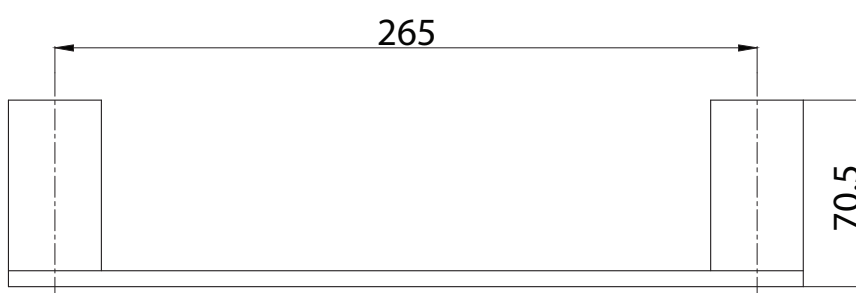

mizu

Mizu Soothe Single Towel Rail 300mm Chrome

9504692

SPECIFICATIONS

Recommended Use	Domestic, Hotel and Commercial
Colour	Chrome
Material	Zinc Alloy/Brass

WARRANTY

Domestic Use Replacement Only 10 Years

Please refer to Warranty Page for full Terms and Conditions