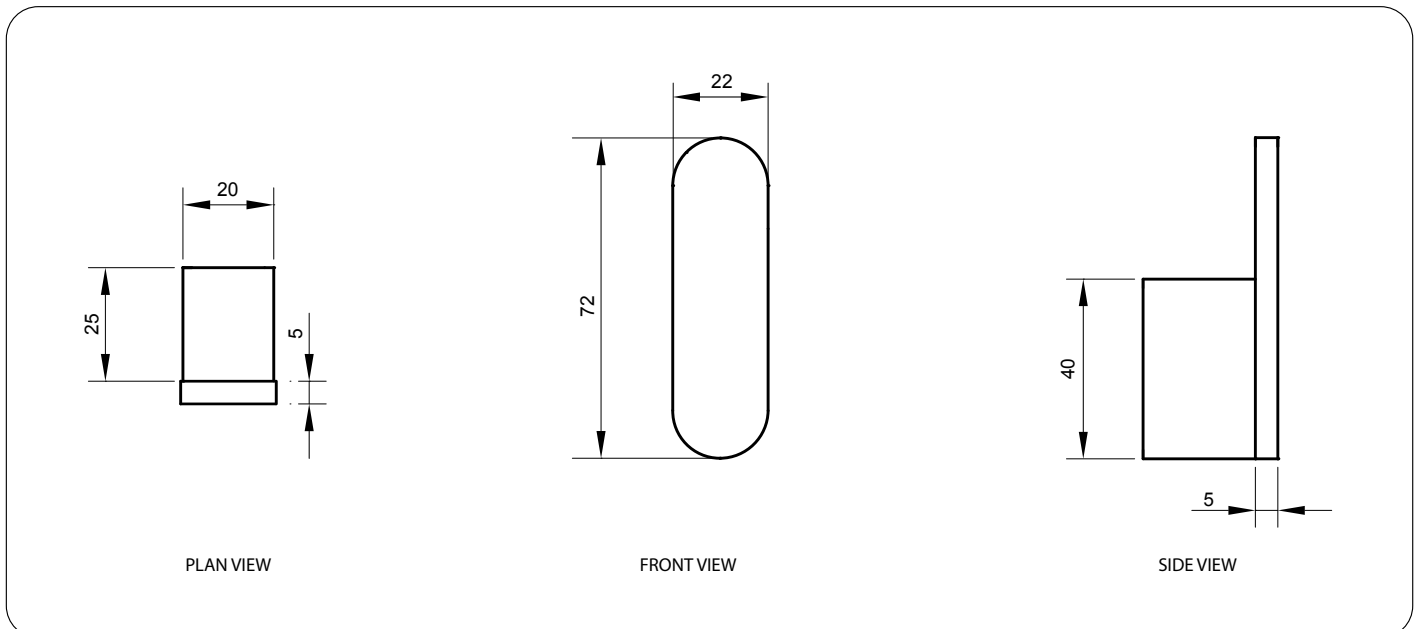

Technical Detail

Material: Heavy Duty Brass
 Finish: Bright Chrome
 Bracket: 12mm Heavy Duty Brass Lug
 Fixings: Included

Available Model

RBA1631-100

oken Robe Hook

Important: Installation instructions and current rough-in details should be furnished with each fixture. Do not rough in without certified dimensions. Dimensions are subject to manufacturer's tolerance of +/-10mm.

öken Robe Hook

22mm[W] x 72mm[H] x 30mm[D]

RBA1631-100

öken Double Robe Hook

103mm[W] x 25mm[H] x 30mm[D]

RBA1631-110

öken Toilet Roll Holder #1

146mm[W] x 22mm[H] x 98mm[D]

300mm[W] x 25mm[H] x 60mm[D]

RBA1631-122

öken Towel Rail #1

600mm[W] x 22mm[H] x 50mm[D]

RBA1631-104

öken Towel Rail #2

600mm[W] x 22mm[H] x 99mm[D]

RBA1631-114