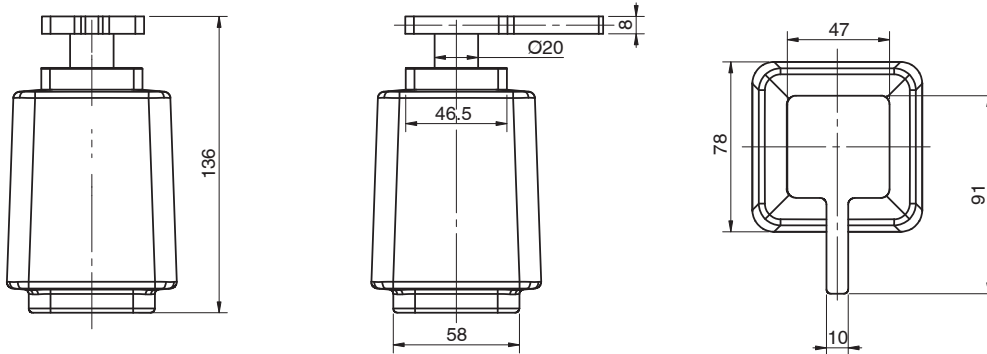

Dimensions are nominal measurements only.

CLEANING RECOMMENDATIONS:

We recommend the use of soapy water or approved cleaners. This product should not be cleaned with abrasive materials. Damage caused by any improper treatment is not covered by the product warranty. Refer to Warranty Conditions

Disclaimer: Products in this specification manual must by regulation be installed by licensed and registered trade people. The manufacturer/distributor reserves the right to vary specifications or delete models from their range without prior notification. Dimensions are nominal measurements only. Dimensions and set-outs listed are correct at time of publication however the manufacturer/distributor takes no responsibility for printing errors.

Published 07/07/2022

To see the complete Milli range go to www.reece.com.au