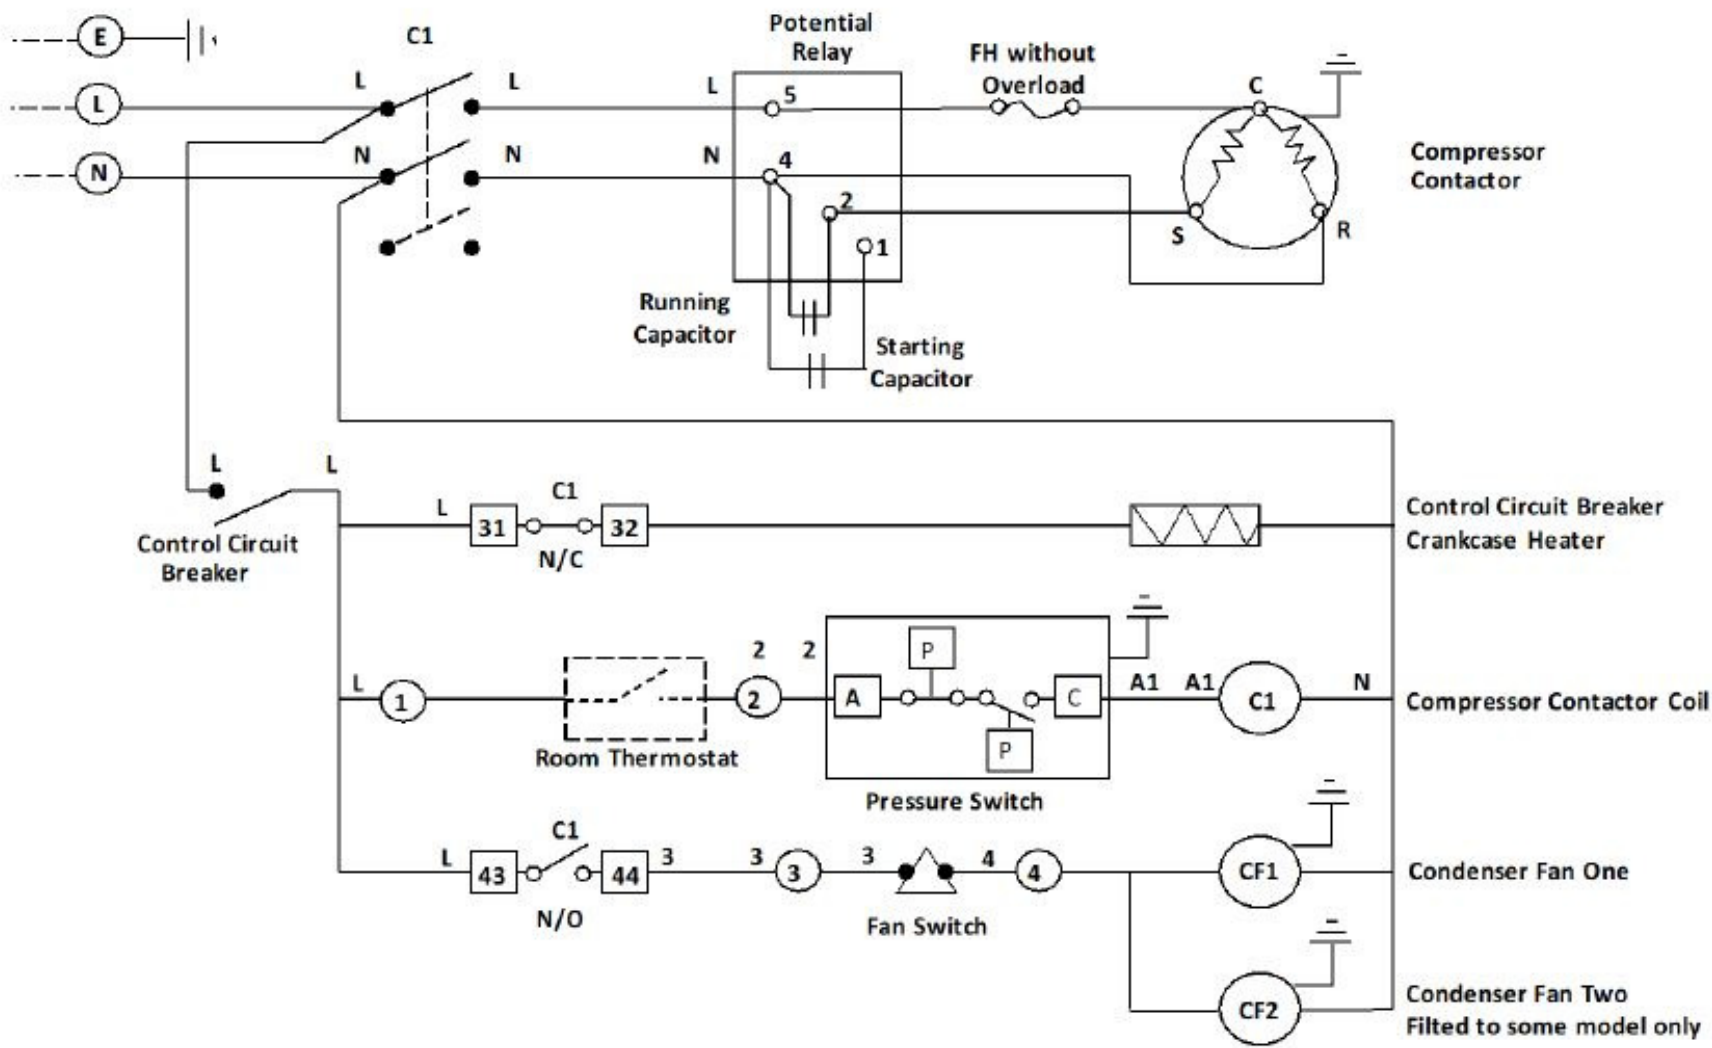

MODEL CAJ & FH (SINGLE PHASE) PAC EVO

- ① - Terminal Number
- - Suggested Field Wiring
- 31 - Fault Lamp