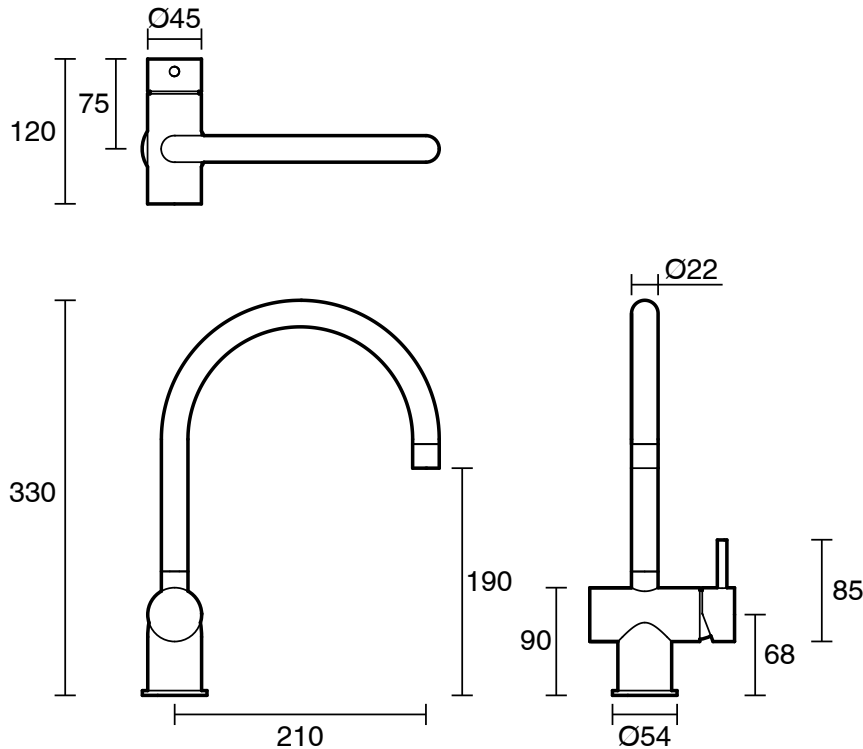

S U S S E X

Sussex Scala Sink Mixer Tap Large Curved Spout Right Hand LUX PVD Brushed Smoked Gunmetal (4 Star) 2267067

SPECIFICATIONS	
Recommended Use	Domestic;Hotel;Commercial
Colour Finish	Brushed Smoke Gunmetal
Primary Material	DR Brass
Recommended Pressure Range	150 - 500 kPa as per AS3500
Max Continuous Working Temperature (deg C)	65
Min Continuous Working Temperature (deg C)	5
Hot Water Unit Suitability	Gravity Feed;Storage Tank;Continuous Flow
WARRANTY	
Warranty - Domestic Use (Years)	15
Spare Parts & Labour (Years)	15
<i>Please refer to Warranty Page for full Terms and Conditions</i>	

Disclaimer: Products in this specification manual must by regulation be installed by licensed and registered trade people. The manufacturer/distributor reserves the right to vary specifications or delete models from their range without prior notification. Dimensions are nominal measurements only. Dimensions and set-outs listed are correct at time of publication however the manufacturer/distributor takes no responsibility for printing errors.