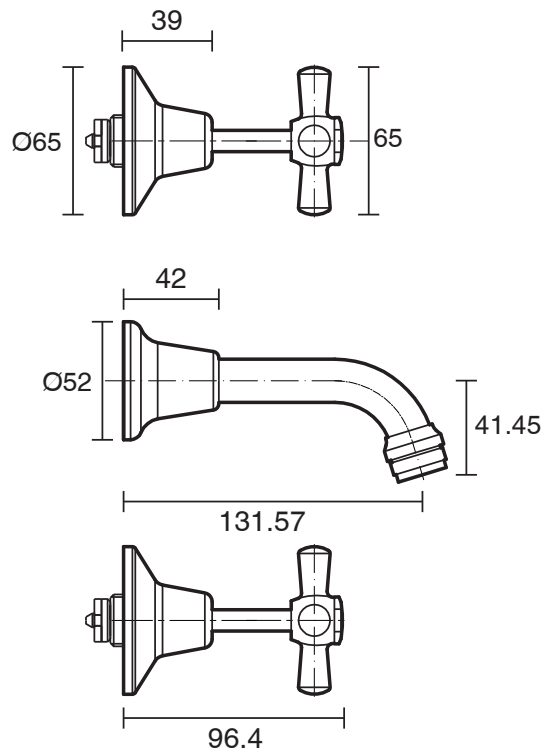

Posh Bristol Bath Set Chrome / Gold

2205235

SPECIFICATIONS

Recommended Use	Domestic;Hotel;Commercial
Colour Finish	Chrome;Gold
Primary Material	DR Brass
Recommended Pressure Range	150 - 500 kPa as per AS3500
Max Continuous Working Temperature (deg C)	80
Min Continuous Working Temperature (deg C)	5
Hot Water Unit Suitability	Storage Tank;Continuous Flow

WARRANTY

Warranty - Domestic Use (Years)	10
Spare Parts & Labour (Years)	1

Please refer to Warranty Page for full Terms and Conditions

Dimensions are nominal measurements only.

CLEANING RECOMMENDATIONS:

We recommend the use of soapy water or approved cleaners. This product should not be cleaned with abrasive materials. Damage caused by any improper treatment is not covered by the product warranty. Refer to Warranty Conditions

Disclaimer: Products in this specification manual must by regulation be installed by licensed and registered trade people. The manufacturer/distributor reserves the right to vary specifications or delete models from their range without prior notification. Dimensions are nominal measurements only. Dimensions and set-outs listed are correct at time of publication however the manufacturer/distributor takes no responsibility for printing errors.

Published 27/03/2025

To see the complete Posh range go to
www.reece.com.au