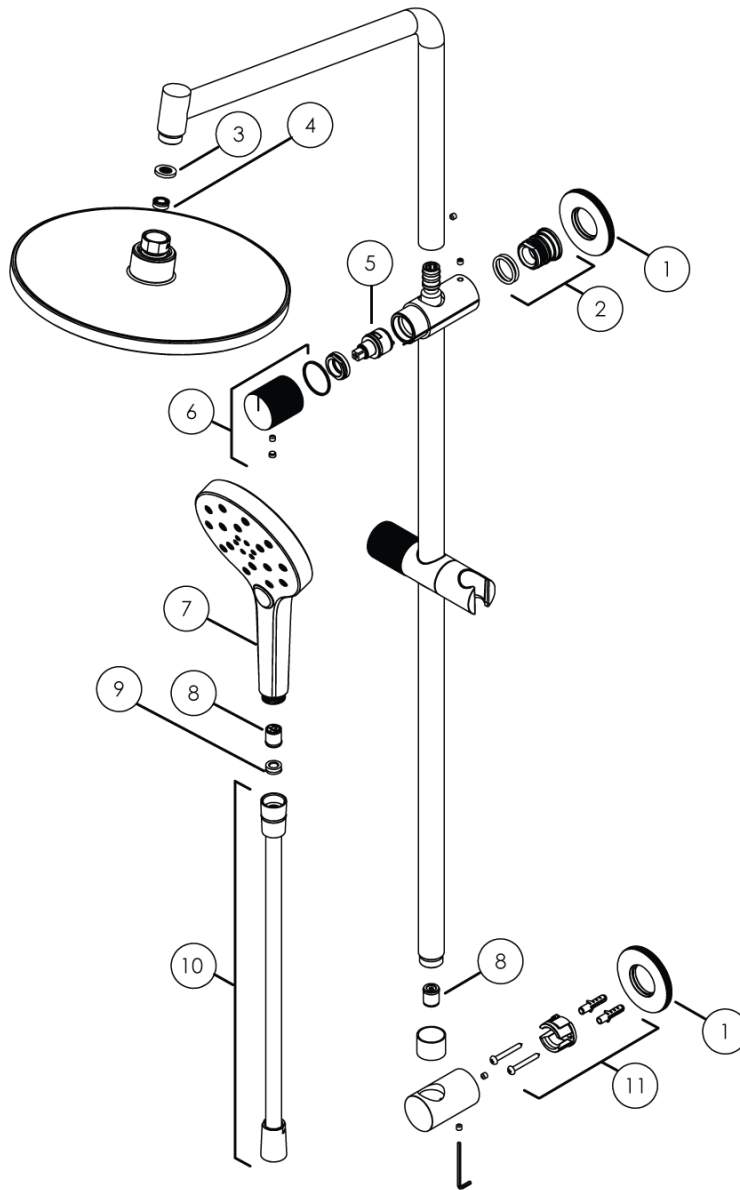

Milli Marq Edit Twin Rail Shower Brushed Nickel (3 Star)

21974

No.	Description	Code
1.	Milli Marq Edit Twin Shower Dress Plate	29946
2.	Milli Marq Edit Twin Shower Wall Adaptor Assy	29920
3.	Washer Mesh Rubber 19mm OD x 2.6mm Thick	30149
4.	G-NT 9 L/M Orange	58.7409.100
5.	Milli Marq Edit Twin Shower Diverter Cartridge	29928
6.	Milli Marq Edit Twin Shower Diveter Handle Assy	29927
7.	Milli Marq Edit Hand Piece	412-9061
8.	CHECK VALVE DW14 MAX FLOW	30.4012.000
9.	G-NT 8 L/M	58.7408.100
10.	Milli Marq Edit Shower Hose Assy	29919
11.	Milli Marq Edit Twin Shower Fixing Kit	29921