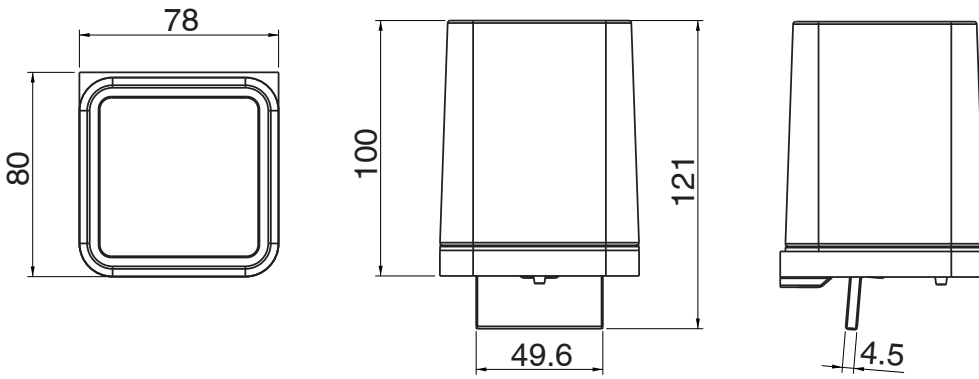

Dimensions are nominal measurements only.

CLEANING RECOMMENDATIONS:

We recommend the use of soapy water or approved cleaners. This product should not be cleaned with abrasive materials. Damage caused by any improper treatment is not covered by the product warranty. Refer to Warranty Conditions

Disclaimer: Products in this specification manual must by regulation be installed by licensed and registered trade people. The manufacturer/distributor reserves the right to vary specifications or delete models from their range without prior notification. Dimensions are nominal measurements only. Dimensions and set-outs listed are correct at time of publication however the manufacturer/distributor takes no responsibility for printing errors.

Published 07/07/2022

To see the complete Milli range go to www.reece.com.au