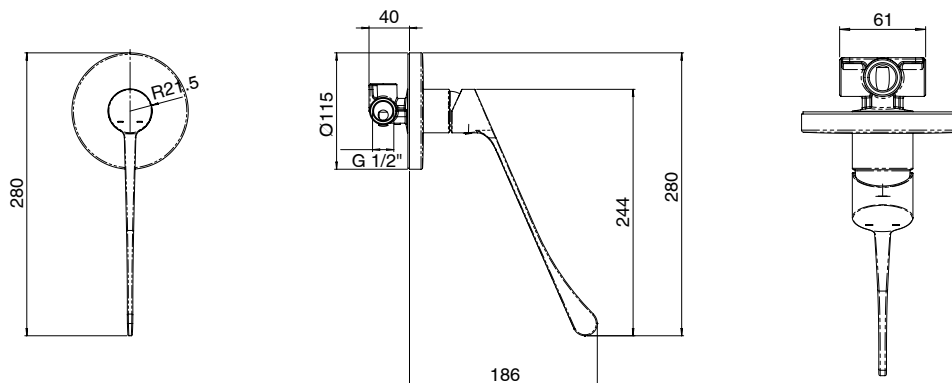

Posh Solus MK3 Shower Mixer Tap with Extended Lever 270mm Matte Black

9511991

SPECIFICATIONS

Recommended Use	Domestic, Hotel & Commercial
Colour	Matte Black
Finish	Matte
Material	DR Brass
Recommended Pressure Range	150 - 500 kPa
Maximum Continuous Working Temperature	65 deg C
Suitable for Storage Tank Hot Water	Yes
Suitable for Continuous Flow Hot Water	Yes
Suitable for Gravity Feed Hot Water	No

WARRANTY

Warranty - Domestic Use	10 Years
Spare Parts & Labour	12 Months

Please refer to Warranty Page for full Terms and Conditions

Dimensions are nominal measurements only.

CLEANING RECOMMENDATIONS:

We recommend the use of soapy water or approved cleaners. This product should not be cleaned with abrasive materials. Damage caused by any improper treatment is not covered by the product warranty. Refer to Warranty Conditions

Disclaimer: Products in this specification manual must by regulation be installed by licensed and registered trade people. The manufacturer/distributor reserves the right to vary specifications or delete models from their range without prior notification. Dimensions are nominal measurements only. Dimensions and set-outs listed are correct at time of publication however the manufacturer/distributor takes no responsibility for printing errors.

Published 03/03/2022

To see the complete Posh range go to
www.reece.com.au