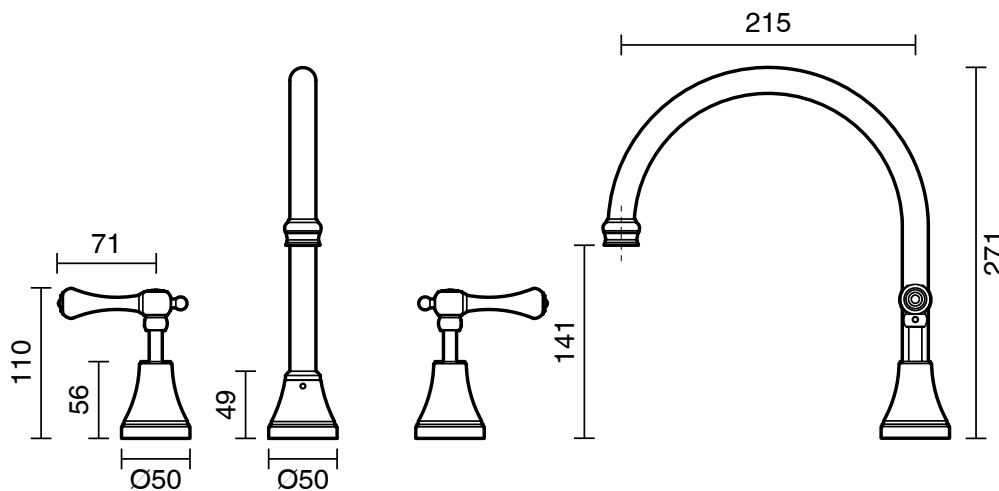

KADO

Kado Era Swivel Hob Set Lever Handle Brass Gold (5 Star)

9507614

SPECIFICATIONS	
Recommended Use	Domestic, Hotel & Commercial
Colour	Brass Gold
Finish	Polished
Material	DR Brass
Recommended Pressure Range	150 - 500 kPa
Maximum Continuous Working Temperature	80 deg C
Suitable for Storage Tank Hot Water	Yes
Suitable for Continuous Flow Hot Water	Yes
Suitable for Gravity Feed Hot Water	No
WARRANTY	
Warranty - Domestic Use	10 Years
Spare Parts & Labour	12 Months
<i>Please refer to Warranty Page for full Terms and Conditions</i>	