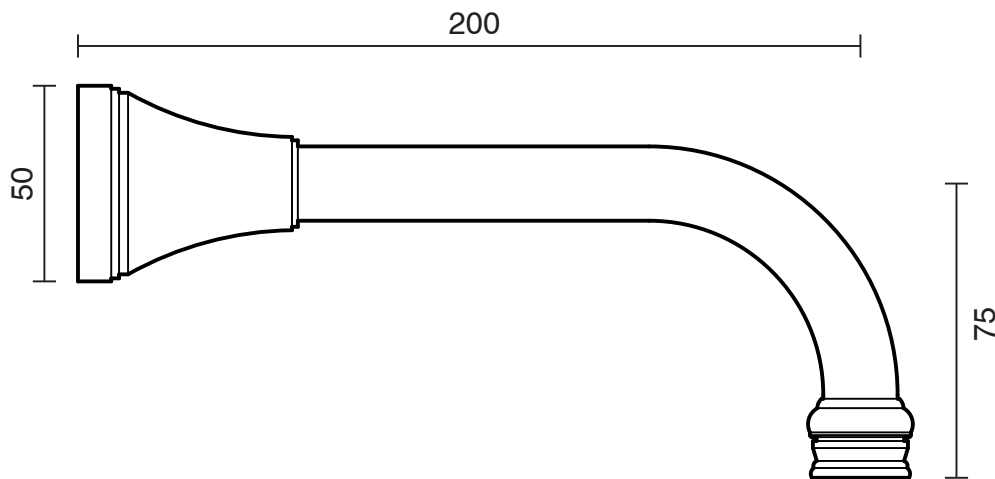

KADO

Kado Era Wall Basin Outlet 200mm Chrome (5 Star)

9508824

SPECIFICATIONS

Recommended Use	Domestic, Hotel & Commercial
Colour	Chrome
Finish	Polished
Material	DR Brass
Recommended Pressure Range	150 - 500 kPa
Maximum Continuous Working Temperature	80 deg C
Suitable for Storage Tank Hot Water	Yes
Suitable for Continuous Flow Hot Water	Yes
Suitable for Gravity Feed Hot Water	No

WARRANTY

Warranty - Domestic Use	10 Years
Spare Parts & Labour	12 Months

Please refer to Warranty Page for full Terms and Conditions

Dimensions are nominal measurements only.

CLEANING RECOMMENDATIONS:

We recommend the use of soapy water or approved cleaners. This product should not be cleaned with abrasive materials. Damage caused by any improper treatment is not covered by the product warranty. Refer to Warranty Conditions

Disclaimer: Products in this specification manual must by regulation be installed by licensed and registered trade people. The manufacturer/distributor reserves the right to vary specifications or delete models from their range without prior notification. Dimensions are nominal measurements only. Dimensions and set-outs listed are correct at time of publication however the manufacturer/distributor takes no responsibility for printing errors.

Published 06/04/2022

To see the complete Kado range go to www.reece.com.au