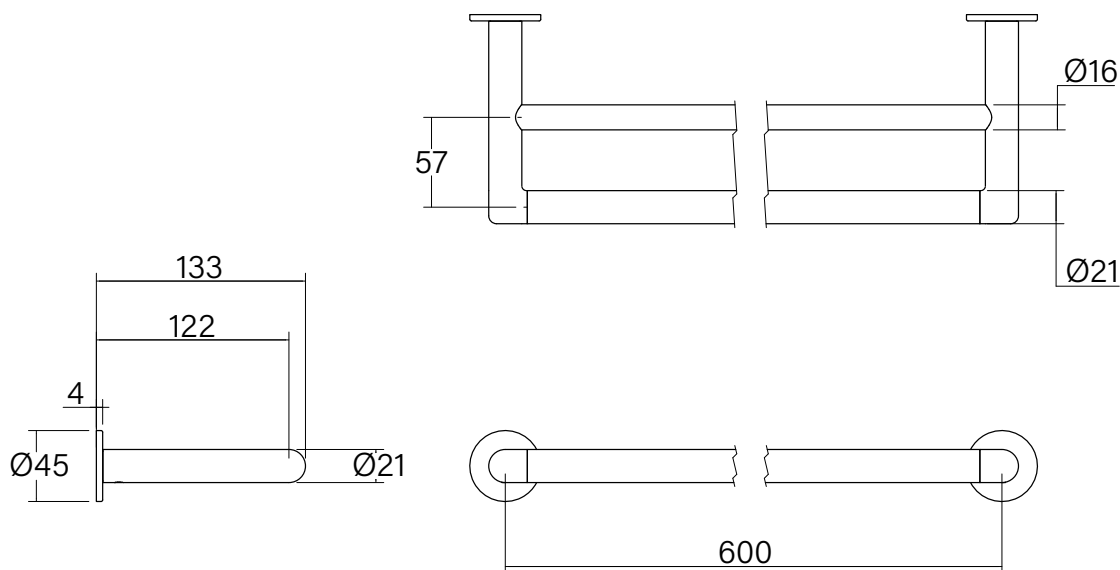

Faucet Strommen Vara Double Towel Rail 600mm Brushed Admiralty Brass

40608

SPECIFICATIONS

Recommended Use	Domestic; Commercial; Hotel
Colour Finish	Brushed Admiralty Brass
Primary Material	Brass

WARRANTY

Replacement Only - Domestic Use (Years)	40
Parts Replacement Only (Years)	10

Please refer to Warranty Page for full Terms and Conditions

Dimensions are nominal measurements only.

CLEANING RECOMMENDATIONS:

We recommend the use of soapy water or approved cleaners. This product should not be cleaned with abrasive materials. Damage caused by any improper treatment is not covered by the product warranty. Refer to Warranty Conditions

Disclaimer: Products in this specification manual must by regulation be installed by licensed and registered trade people. The manufacturer/distributor reserves the right to vary specifications or delete models from their range without prior notification. Dimensions are nominal measurements only. Dimensions and set-outs listed are correct at time of publication however the manufacturer/distributor takes no responsibility for printing errors.

Published 11/02/2026

To see the complete Faucet Strommen
Vara range go to www.reece.com.au