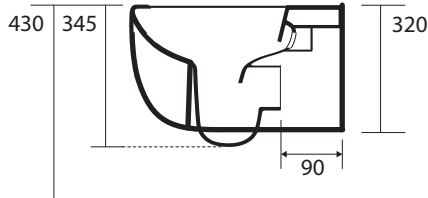

### SPECIFICATIONS

<b>Recommended use</b>	Domestic, hotel and commercial
<b>Colour availability</b>	White
<b>Rim configuration</b>	No Rim
<b>Set out</b>	P Trap Only
<b>Pan fixing</b>	Bolted to wall
<b>Seat</b>	Matching top fix seat supplied with pan (soft close quick release)
<b>Material</b>	Vitreous china
<b>Weight</b>	Pan: 21kg
<b>Flushing</b>	4.5/3 litre dual flush
<b>Warranty</b>	15 years (refer to warranty)