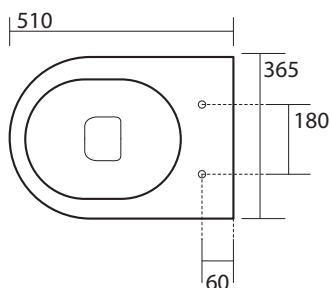

### SPECIFICATIONS

<b>Recommended use</b>	Domestic, hotel and commercial
<b>Colour availability</b>	White
<b>Rim configuration</b>	No Rim
<b>Set out</b>	P Trap Only
<b>Pan fixing</b>	Bolted to wall
<b>Seat</b>	Matching top fix seat supplied with pan (soft close quick release)
<b>Material</b>	Vitreous china
<b>Weight</b>	Pan: 21kg
<b>Flushing</b>	4.5/3 litre dual flush
<b>Warranty</b>	15 years (refer to warranty)