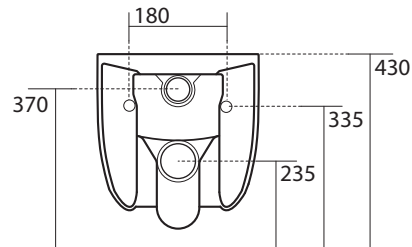

### SPECIFICATIONS

<b>Recommended use</b>	Domestic, hotel and commercial
<b>Colour availability</b>	White
<b>Rim configuration</b>	No Rim
<b>Set out</b>	P Trap Only
<b>Pan fixing</b>	Bolted to wall
<b>Seat</b>	Matching top fix seat supplied with pan (soft close quick release)
<b>Material</b>	Vitreous china
<b>Weight</b>	Pan: 21kg
<b>Flushing</b>	4.5/3 litre dual flush
<b>Warranty</b>	15 years (refer to warranty)