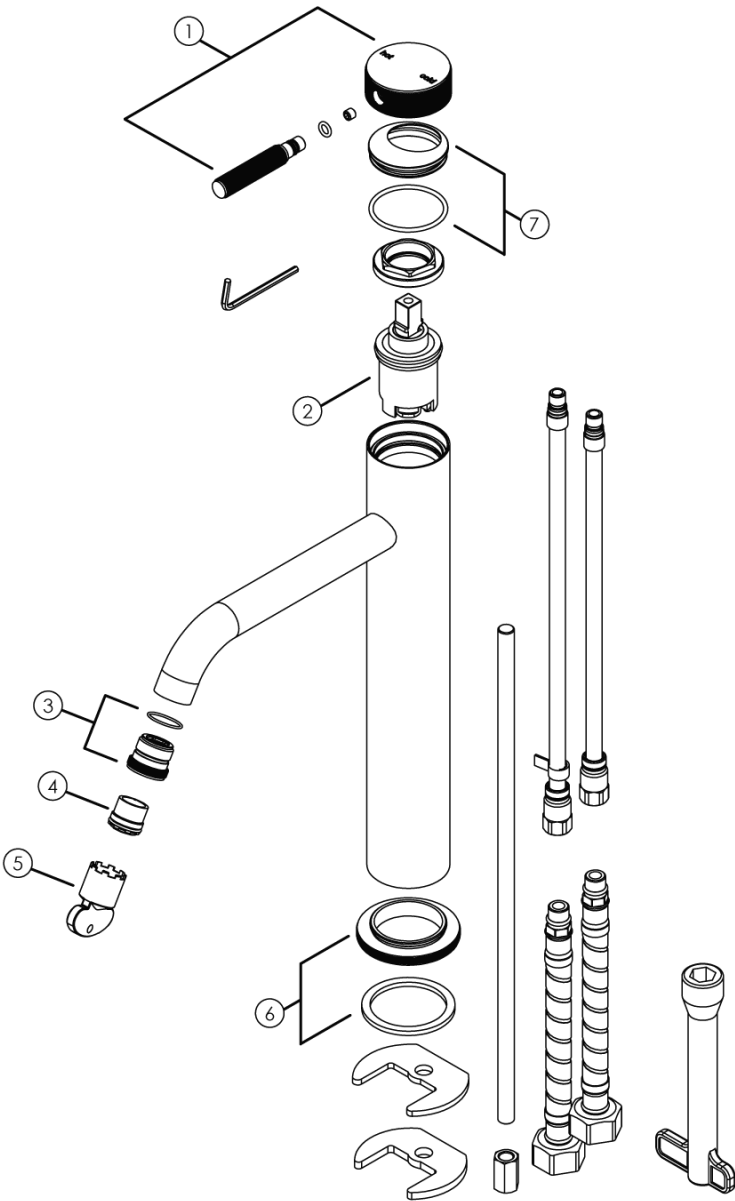

Milli Etch Extended Height Basin Mixer Tap Matte Black (6 Star)

21365

No.	Description	Code
1	Milli Etch Basin Mixer Handle Assy	29757
2	KO25H - 22 degree - Noise Reduced Cartridge	40385 NR
3	Milli Etch Basin/Bath Wall Retainer 19mm Assy	29884
4	Neoperl Cache TT 1.0Gpm	44.3258.010
5	Neoperl Cache TT Aerator Key	09.9150.0
6	Milli Etch Basin Mixer Dress Plate Assy	30035
7	Mill Etch Wall/Shower Mixer Dome Assy	29975