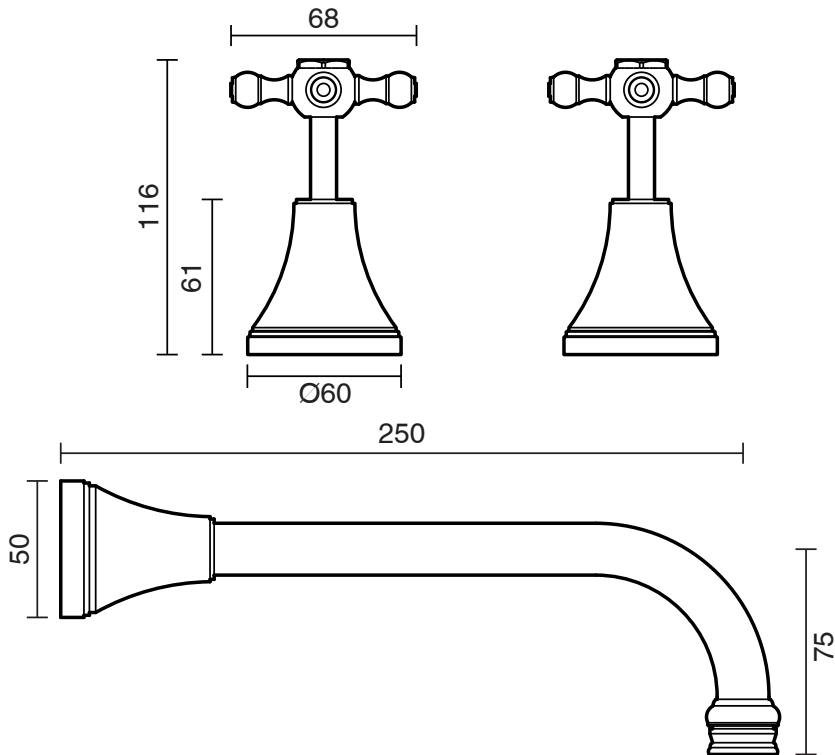

KADO

Kado Era Wall Basin Set 250mm Cross Handles Brushed Nickel (5 Star)

9512076

SPECIFICATIONS	
Recommended Use	Domestic, Hotel & Commercial
Colour	Brushed Nickel
Finish	Brushed
Material	DR Brass
Recommended Pressure Range	150 - 500 kPa
Maximum Continuous Working Temperature	80 deg C
Suitable for Storage Tank Hot Water	Yes
Suitable for Continuous Flow Hot Water	Yes
Suitable for Gravity Feed Hot Water	No
WARRANTY	
Warranty - Domestic Use	10 Years
Spare Parts & Labour	12 Months
<i>Please refer to Warranty Page for full Terms and Conditions</i>	