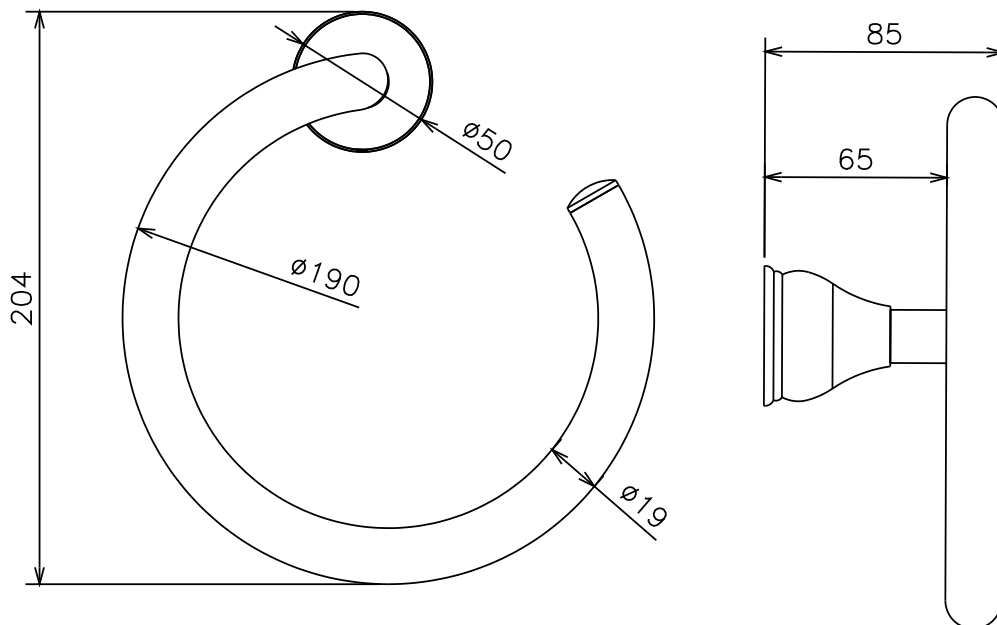

## Milli Monument Edit Towel Ring Brushed Nickel

2265503

### WARRANTY

Replacement Only - Domestic Use 15 Years

Please refer to Warranty Page for full Terms and Conditions

Dimensions are nominal measurements only.