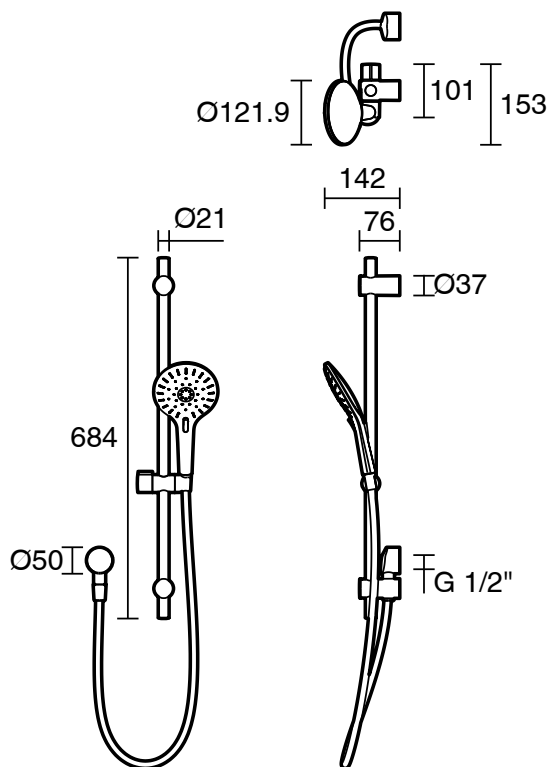

Roca Ona Single Rail Shower Brushed Nickel (5 Star)

14944

SPECIFICATIONS	
Recommended Use	Domestic;Commercial;Hotel
Colour Category	Nickel
Colour Finish	Brushed Nickel
Max Continuous Working Pressure (kPa)	500
Max Continuous Working Temperature (deg C)	60
Hot Water Unit Suitability	Storage Tank;Continuous Flow
WARRANTY	
Warranty - Domestic Use (Years)	15
Spare Parts & Labour (Years)	1
<i>Please refer to Warranty Page for full Terms and Conditions</i>	

Disclaimer: Products in this specification manual must by regulation be installed by licensed and registered trade people. The manufacturer/distributor reserves the right to vary specifications or delete models from their range without prior notification. Dimensions are nominal measurements only. Dimensions and set-outs listed are correct at time of publication however the manufacturer/distributor takes no responsibility for printing errors.