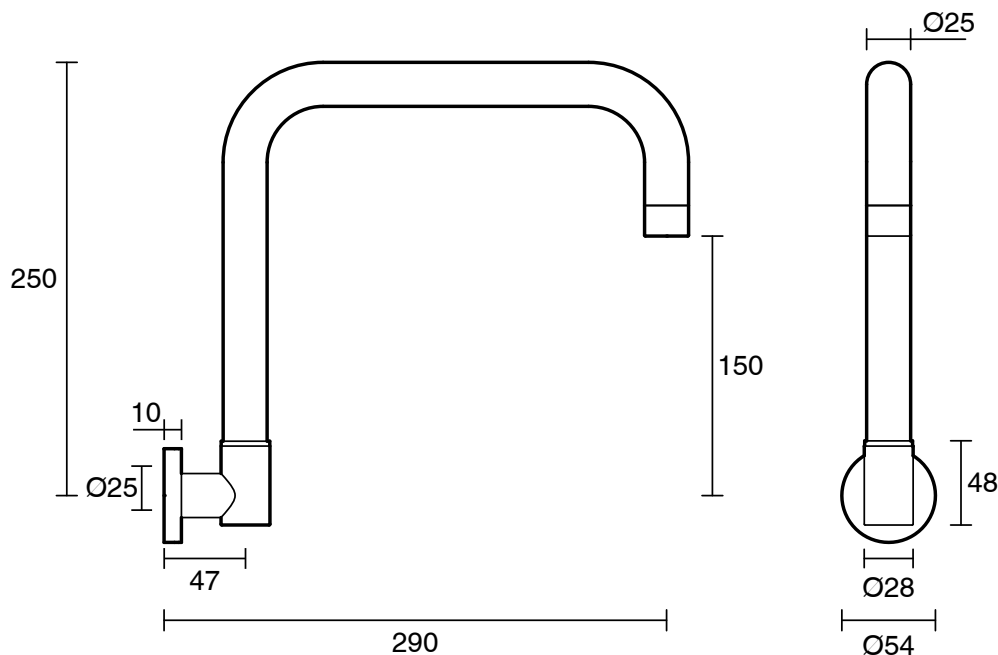

## Sussex Scala Wall Spa Outlet Square LUX PVD Brushed Oyster Nickel

2267138

SPECIFICATIONS	
Recommended Use	Residential;Commercial
Colour Finish	Brushed Oyster Nickel
Primary Material	Brass
Recommended Pressure Range	150 - 500 kPa as per AS3500
Max Continuous Working Temperature (deg C)	65
Min Continuous Working Temperature (deg C)	1
WARRANTY	
Residential Use (Years)	40
Commercial Use (Years)	10
<i>Please refer to Sussex Warranty page for full Terms and Conditions</i>	

Dimensions are nominal measurements only.