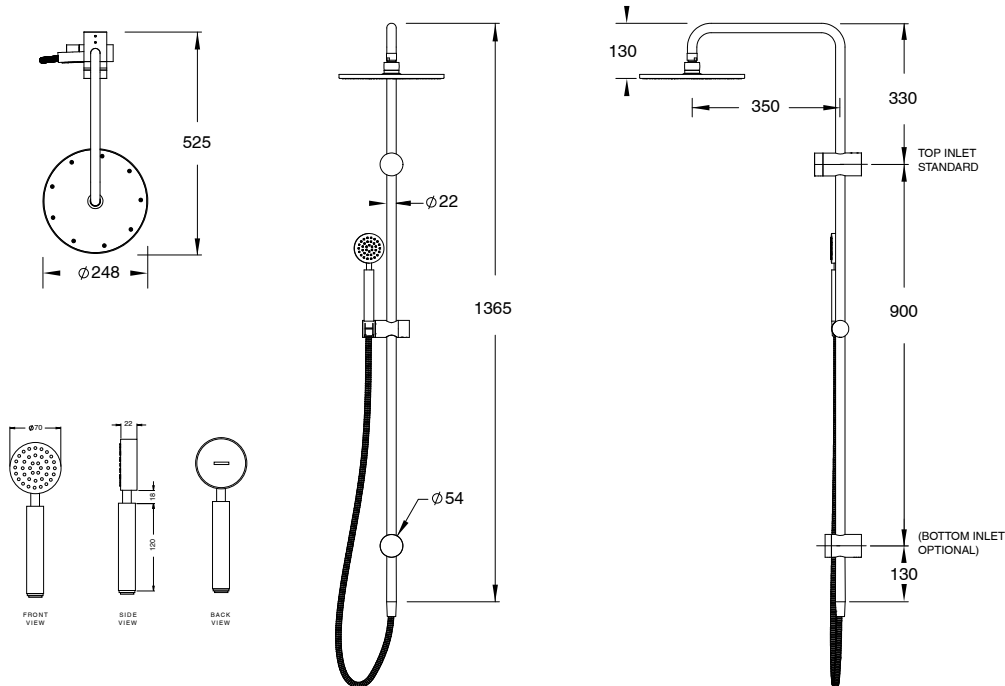

SUSSEX

Sussex Pure Twin Rail Shower PVD Matte Black (3 Star)

9511466

SPECIFICATIONS

Recommended Use	Residential;Commercial
Colour Finish	Matte Black
Primary Material	DR Brass
Recommended Pressure Range	150 - 500 kPa as per AS3500
Max Continuous Working Temperature (deg C)	65
Min Continuous Working Temperature (deg C)	1

WARRANTY

Residential Use (Years)	40
Commercial Use (Years)	10

Please refer to Sussex Warranty page for full Terms and Conditions

Dimensions are nominal measurements only.

CLEANING RECOMMENDATIONS:

We recommend the use of soapy water or approved cleaners. This product should not be cleaned with abrasive materials. Damage caused by any improper treatment is not covered by the product warranty. Refer to Warranty Conditions

Disclaimer: Products in this specification manual must by regulation be installed by licensed and registered trade people. The manufacturer/distributor reserves the right to vary specifications or delete models from their range without prior notification. Dimensions are nominal measurements only. Dimensions and set-outs listed are correct at time of publication however the manufacturer/distributor takes no responsibility for printing errors.

Published 31/03/2026

To see the complete Sussex range go to www.reece.com.au