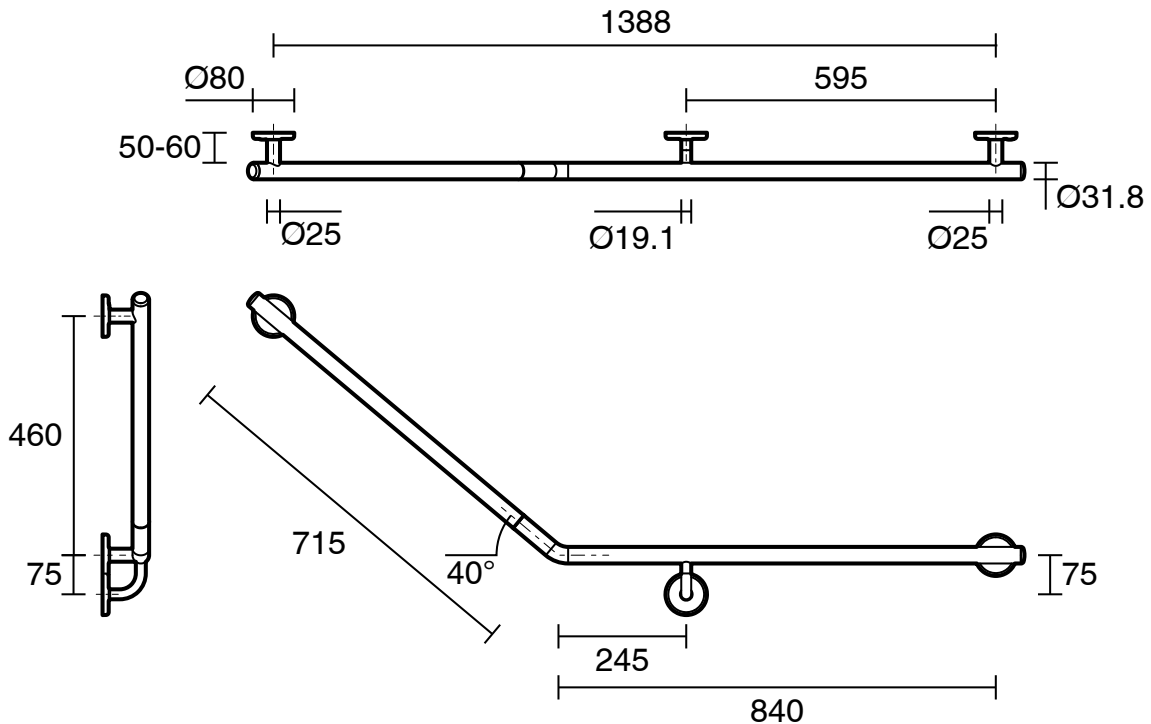

Mizu Drift 840 x 715 x 40 Degree Accessible Toilet Grab Rail Modular Right Hand Polished Stainless Steel

2266538

SPECIFICATIONS

Recommended Use	Domestic, Hotel & Commercial
Colour	Polished Stainless Steel
Material	304 grade (18/8) stainless steel
Weight Capacity	113 kg
Fixings	Double

WARRANTY

Replacement Only - Domestic Use	20 Years
Parts Replacement Only	12 Months

Please refer to Warranty Page for full Terms and Conditions

Dimensions are nominal measurements only.

CLEANING RECOMMENDATIONS:

We recommend the use of soapy water or approved cleaners. This product should not be cleaned with abrasive materials. Damage caused by any improper treatment is not covered by the product warranty. Refer to Warranty Conditions

Disclaimer: Products in this specification manual must by regulation be installed by licensed and registered trade people. The manufacturer/distributor reserves the right to vary specifications or delete models from their range without prior notification. Dimensions are nominal measurements only. Dimensions and set-outs listed are correct at time of publication however the manufacturer/distributor takes no responsibility for printing errors.

To see the complete Mizu range go to www.reece.com.au