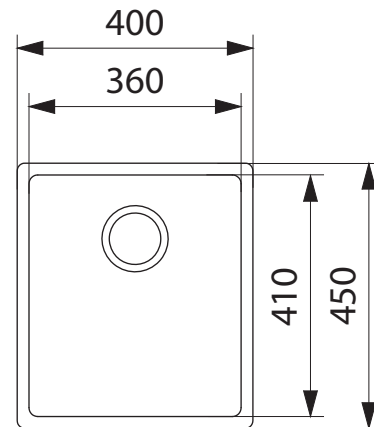

TECHNICAL DATASHEET

BOW BXX 210-36

Product Category	Sinks
Finish	Stainless Steel
Installation	Inset/Undermount/ Flushmount
Range	BOW
Model	BXX 210-36
Warranty	50 Years

PRODUCT INFORMATION

Dimensions	400 x 450mm
Cabinet Base	450mm
Bowl Size	360 x 410 x 200mm/29L
Bowl Radius	12mm
Cut-Out Size	Template
Cut-Out Template	Yes
Waste Outlet	Semi Integrated Waste
Overflow	No
Tap Holes	No
Remote Waste	No
Included Accessories	1 2 3