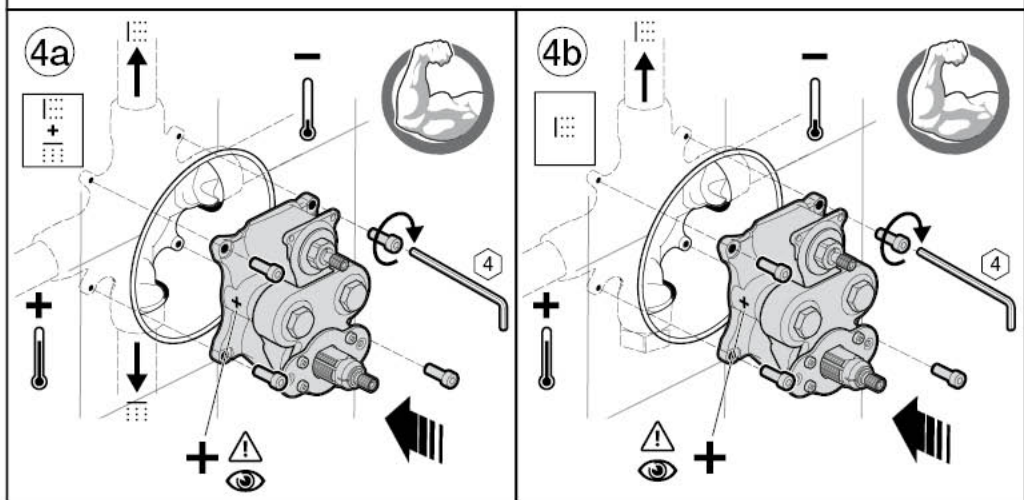

AS 4032.1
WMKA 26.33

T-1000

[mm]

L90-T

The installation of this product is subject to the requirements of relevant regulatory authority.

 x1	L90-T   x1	  x1	 x2	 x1
	T-1000   x1	  x1	 x2	

 x4	 x4	 x2	
 x1	 x1	 x2	
 x2	 x1	 x1	 x2
 x2	 x1	 x1	
T-1000		L90-T	
 x2	 x2	 	