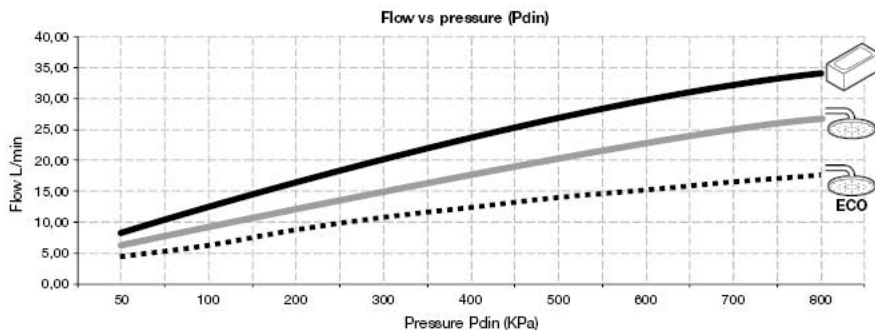

AS 4032.1
WMKA 26.33

T-1000

[mm]

L90-T

The installation of this product is subject to the requirements of relevant regulatory authority.

 x1	L90-T   x1	  x1	 x2	 x1
	T-1000   x1	  x1	 x2	

 x4	 x4	 x2	
 x1	 x1	 x2	
 x2	 x1	 x1	 x2
 x2	 x1	 x1	
T-1000		L90-T	
 x2	 x2	 	

P		kPa	1000 MAX.		
P		kPa	100 MIN.	500 MAX.	
			300 200		
		P P P - P ≤ 2			
	T HOT	°C	80 MAX. 45 MIN.	65 50	
	T COLD		25 MAX. 10 MIN.	15	
	T	°C	15° C < < 50° C MAX.		

T-1000

T-1000	A5A0C09C00	⋮ + ⋮
	A5A2C09C00	⋮
L90-T	A5A0C01C00	⋮ + ⋮
	A5A2C01C00	⋮