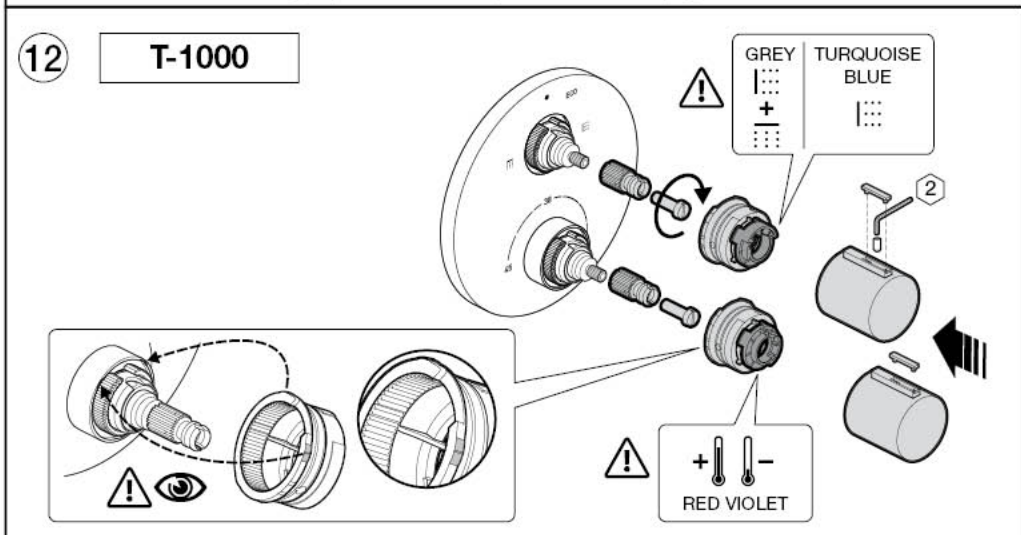

AS 4032.1
WMKA 26.33

T-1000

[mm]

L90-T

The installation of this product is subject to the requirements of relevant regulatory authority.

 x1	L90-T   x1	  x1	 x2	 x1
	T-1000   x1	  x1	 x2	

 x4	 x4	 x2	
 x1	 x1	 x2	
 x2	 x1	 x1	 x2
 x2	 x1	 x1	
T-1000		L90-T	
 x2	 x2	 	