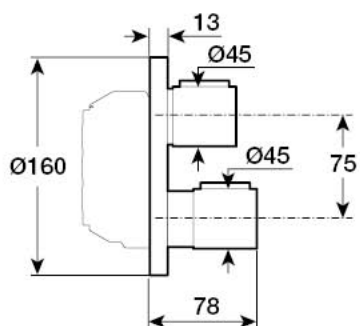

Roca

ROCA BOX UNIVERSAL THERMOSTATIC MIXER

L 90-T

A5A0C01C0A

A5A2C01C0A

T-1000

A5A0C09C0A

A5A2C09C0A

AS 4032.1
WMKA 26.33

T-1000

[mm]

L90-T

The installation of this product is subject to the requirements of relevant regulatory authority.

 x1	L90-T   x1	  x1	 x2	 x1
	T-1000   x1	  x1	 x2	

 x4	 x4	 x2	
 x1	 x1	 x2	
 x2	 x1	 x1	 x2
 x2	 x1	 x1	
T-1000		L90-T	
 x2	 x2	 	