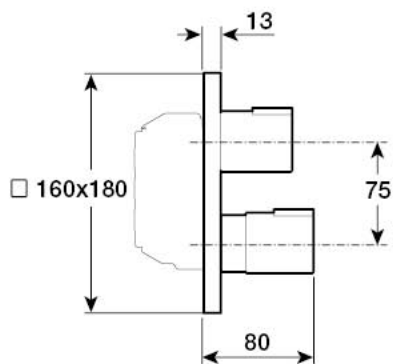

Roca

ROCA BOX UNIVERSAL THERMOSTATIC MIXER

L 90-T

A5A0C01C0A

A5A2C01C0A

T-1000

A5A0C09C0A

A5A2C09C0A

AS 4032.1
WMKA 26.33

T-1000

[mm]

L90-T

The installation of this product is subject to the requirements of relevant regulatory authority.

 x1	L90-T   x1	  x1	 x2	 x1
	T-1000   x1	  x1	 x2	

 x4	 x4	 x2	
 x1	 x1	 x2	
 x2	 x1	 x1	 x2
 x2	 x1	 x1	
T-1000		L90-T	
 x2	 x2	 	