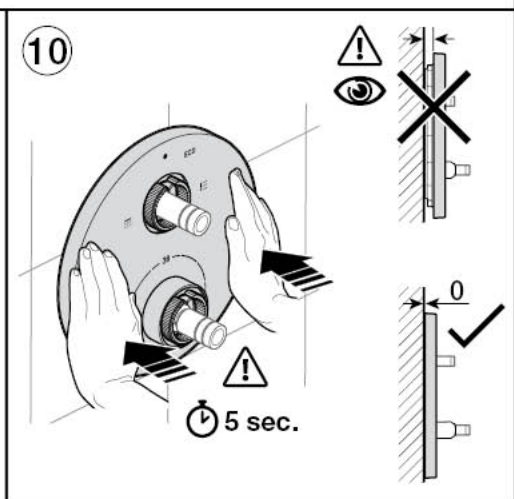

AS 4032.1
WMKA 26.33

T-1000

[mm]

L90-T

The installation of this product is subject to the requirements of relevant regulatory authority.

 x1	L90-T   x1	  x1	 x2	 x1
	T-1000   x1	  x1	 x2	

 x4	 x4	 x2	
 x1	 x1	 x2	
 x2	 x1	 x1	 x2
 x2	 x1	 x1	
T-1000		L90-T	
 x2	 x2	 	