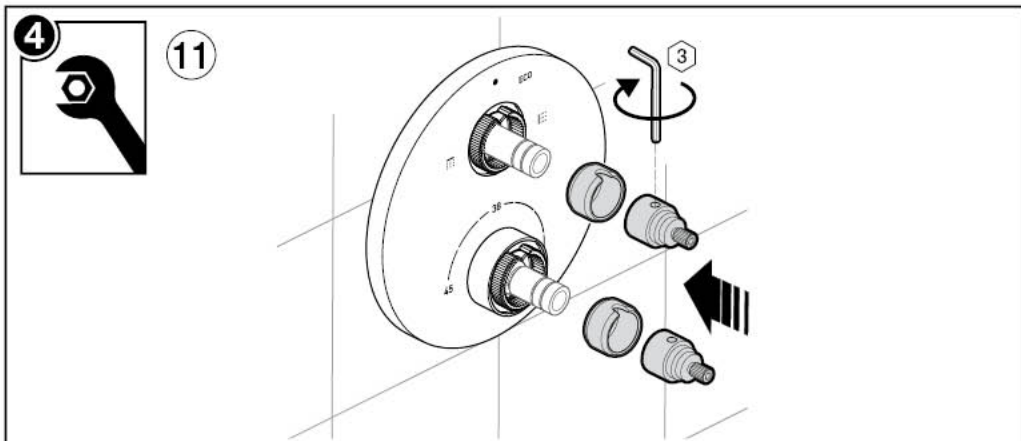

AS 4032.1
WMKA 26.33

T-1000

[mm]

L90-T

The installation of this product is subject to the requirements of relevant regulatory authority.

 x1	L90-T   x1	  x1	 x2	 x1
	T-1000   x1	  x1	 x2	

 x4	 x4	 x2	
 x1	 x1	 x2	
 x2	 x1	 x1	 x2
 x2	 x1	 x1	
T-1000		L90-T	
 x2	 x2	 	