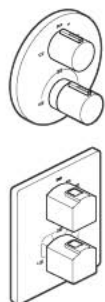

P		kPa	1000 MAX.		
P		kPa	100 MIN.	500 MAX.	
			300 200		
		P P P - P ≤ 2			
	T HOT	°C	80 MAX. 45 MIN.	65 50	
	T COLD		25 MAX. 10 MIN.	15	
	T	°C	15° C < < 50° C MAX.