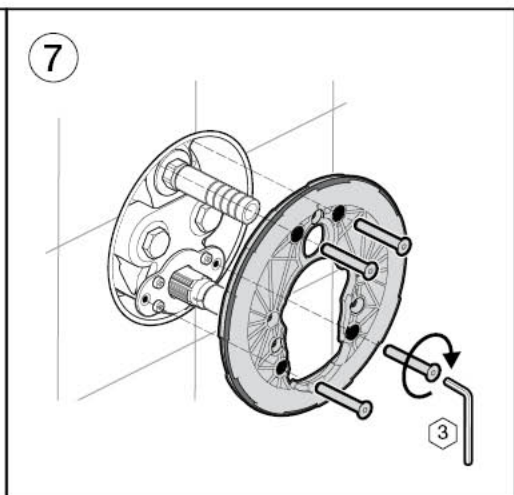

AS 4032.1
WMKA 26.33

T-1000

[mm]

L90-T

The installation of this product is subject to the requirements of relevant regulatory authority.

 x1	L90-T   x1	  x1	 x2	 x1
	T-1000   x1	  x1	 x2	

 x4	 x4	 x2	
 x1	 x1	 x2	
 x2	 x1	 x1	 x2
 x2	 x1	 x1	
T-1000		L90-T	
 x2	 x2	 	