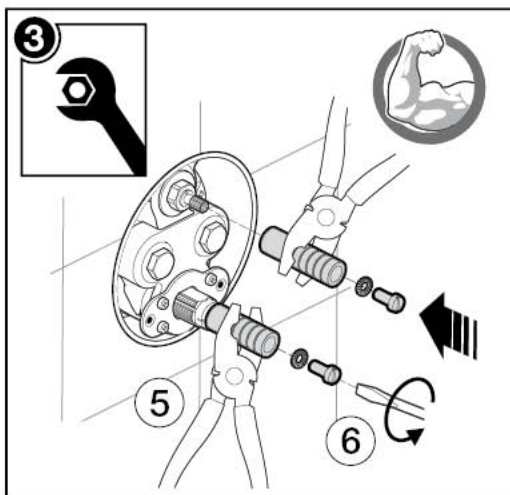

AS 4032.1
WMKA 26.33

T-1000

[mm]

L90-T

The installation of this product is subject to the requirements of relevant regulatory authority.

 x1	L90-T   x1	  x1	 x2	 x1
	T-1000   x1	  x1	 x2	

 x4	 x4	 x2	
 x1	 x1	 x2	
 x2	 x1	 x1	 x2
 x2	 x1	 x1	
T-1000		L90-T	
 x2	 x2	 	