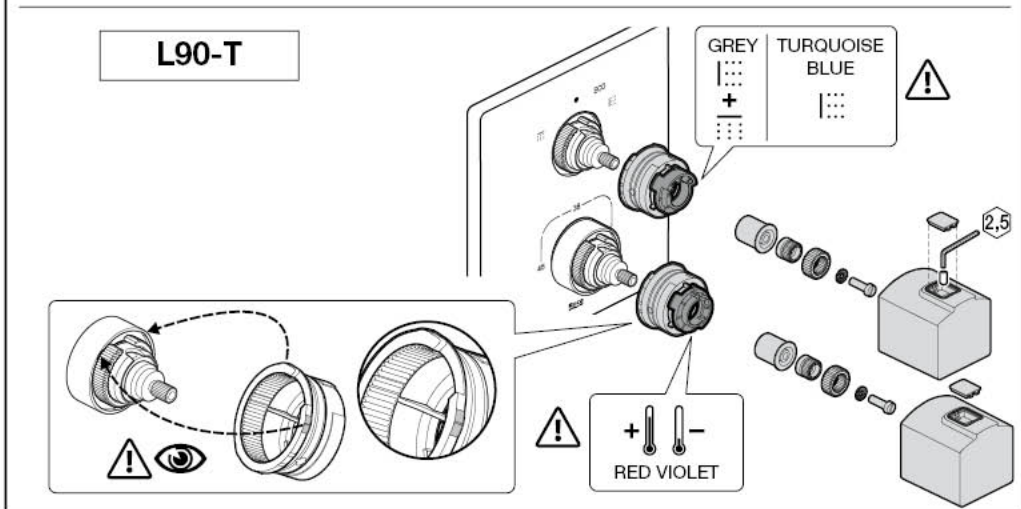

AS 4032.1
WMKA 26.33

T-1000

[mm]

L90-T

The installation of this product is subject to the requirements of relevant regulatory authority.

 x1	L90-T   x1	  x1	 x2	 x1
	T-1000   x1	  x1	 x2	

 x4	 x4	 x2	
 x1	 x1	 x2	
 x2	 x1	 x1	 x2
 x2	 x1	 x1	
T-1000		L90-T	
 x2	 x2	 	