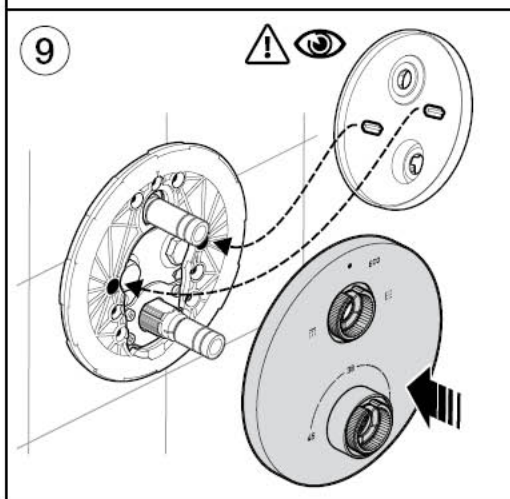

AS 4032.1
WMKA 26.33

T-1000

[mm]

L90-T

The installation of this product is subject to the requirements of relevant regulatory authority.

 x1	L90-T   x1	  x1	 x2	 x1
	T-1000   x1	  x1	 x2	

 x4	 x4	 x2	
 x1	 x1	 x2	
 x2	 x1	 x1	 x2
 x2	 x1	 x1	
T-1000		L90-T	
 x2	 x2	 	