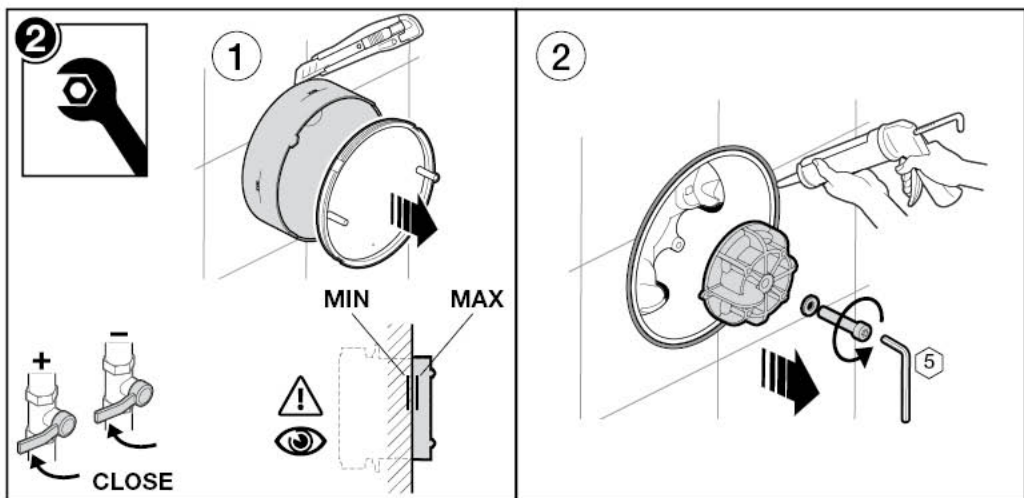

AS 4032.1
WMKA 26.33

T-1000

[mm]

L90-T

The installation of this product is subject to the requirements of relevant regulatory authority.

 x1	L90-T   x1	  x1	 x2	 x1
	T-1000   x1	  x1	 x2	

 x4	 x4	 x2	
 x1	 x1	 x2	
 x2	 x1	 x1	 x2
 x2	 x1	 x1	
T-1000		L90-T	
 x2	 x2	 	