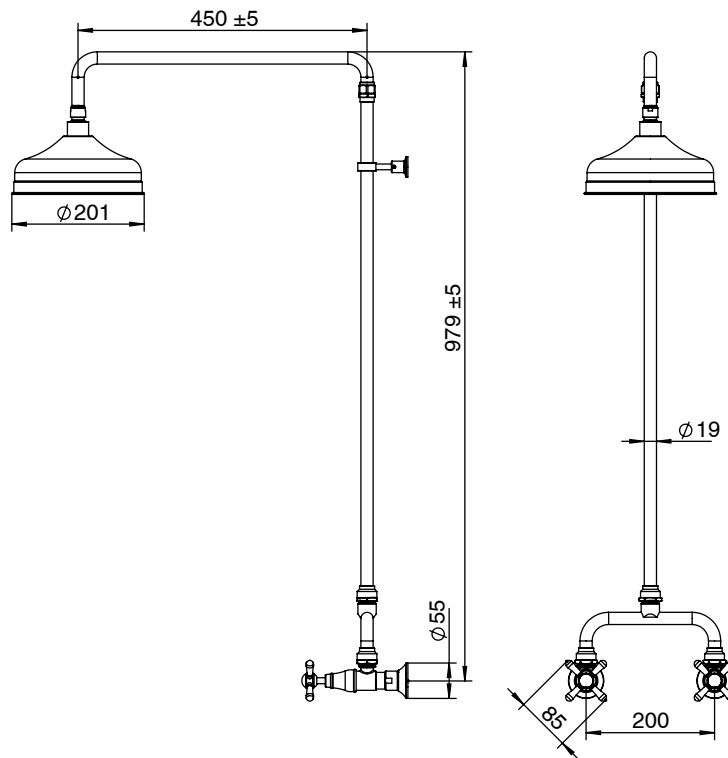

Milli Monument Edit Exposed Shower Set Cross Handles Matte Black (3 Star)

4204490

SPECIFICATIONS

Recommended Use	Domestic, Hotel & Commercial
Colour	Matte Black
Finish	Matte
Material	DR Brass
Recommended Pressure Range	150 - 500 kPa
Maximum Continuous Working Temperature	80 deg C
Suitable for Storage Tank Hot Water	Yes
Suitable for Continuous Flow Hot Water	Yes
Suitable for Gravity Feed Hot Water	No

WARRANTY

Warranty - Domestic Use	15 Years
Spare Parts & Labour	12 Months

Please refer to Warranty Page for full Terms and Conditions

Dimensions are nominal measurements only.

CLEANING RECOMMENDATIONS:

We recommend the use of soapy water or approved cleaners. This product should not be cleaned with abrasive materials. Damage caused by any improper treatment is not covered by the product warranty. Refer to Warranty Conditions

Disclaimer: Products in this specification manual must by regulation be installed by licensed and registered trade people. The manufacturer/distributor reserves the right to vary specifications or delete models from their range without prior notification. Dimensions are nominal measurements only. Dimensions and set-outs listed are correct at time of publication however the manufacturer/distributor takes no responsibility for printing errors.

Published 05/10/2022

To see the complete Milli range go to www.reece.com.au