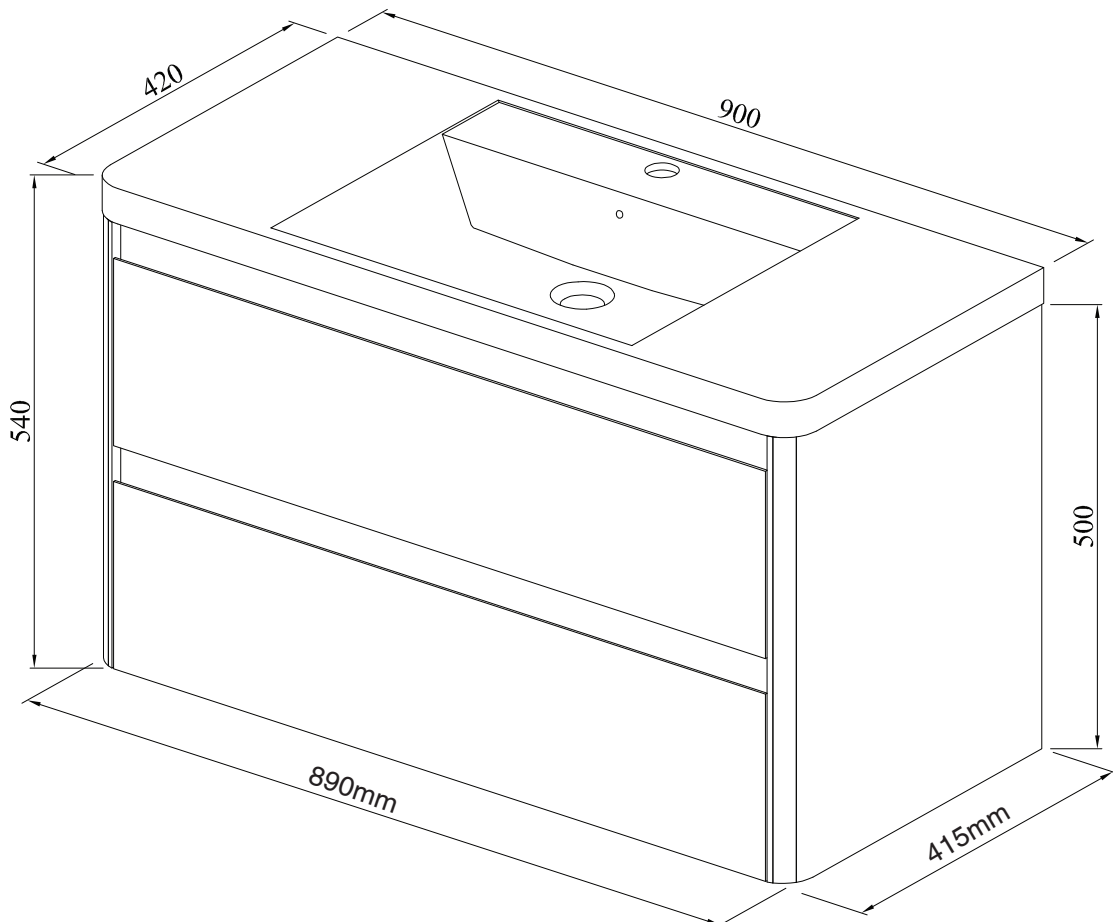

Posh Solus Vanity Unit 2 Drawer Centre Basin 1 Taphole 900mm White

SPECIFICATIONS

Recommended Use	Domestic, Hotel & Commercial	
Material	Basin	Acrylic
	Cabinet	Pinewood & MDF
Colour	White	
Basin Capacity	8.8 litres	
Fixing	Wall Mounted (Bolted/Screwed to wall - brackets supplied)	
Taphole Configuration	1 Taphole	
Overflow Configuration	Overflow	
Waste Size	32x40mm with Overflow (not included)	
Plug & Waste	Sold Separately	
Tapware	Sold Separately	

WARRANTY

Warranty - Domestic Use	7 Years
Spare Parts & Labour	12 Months

Please refer to Warranty Page for full Terms and Conditions

Dimensions are nominal measurements only.

Disclaimer: Products in this specification manual must by regulation be installed by licensed and registered trade people. The manufacturer/distributor reserves the right to vary specifications or delete models from their range without prior notification. Dimensions are nominal measurements only. Dimensions and set-outs listed are correct at time of publication however the manufacturer/distributor takes no responsibility for printing errors.

Published 11/06/2019