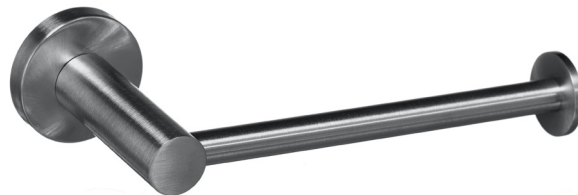

mizu

Mizu Drift Straight Toilet Roll Holder Brushed Gunmetal

2217446

SPECIFICATIONS

Recommended Use	Domestic, Hotel & Commercial
Colour	Brushed Gunmetal
Material	Brass

WARRANTY

Replacement Only - Domestic Use 10 Years

Please refer to Warranty Page for full Terms and Conditions

Dimensions are nominal measurements only.

CLEANING RECOMMENDATIONS:

We recommend the use of soapy water or approved cleaners. This product should not be cleaned with abrasive materials. Damage caused by any improper treatment is not covered by the product warranty. Refer to Warranty Conditions

Disclaimer: Products in this specification manual must by regulation be installed by licensed and registered trade people. The manufacturer/distributor reserves the right to vary specifications or delete models from their range without prior notification. Dimensions are nominal measurements only. Dimensions and set-outs listed are correct at time of publication however the manufacturer/distributor takes no responsibility for printing errors.

Published 24/02/2023

To see the complete Mizu range go to
www.reece.com.au