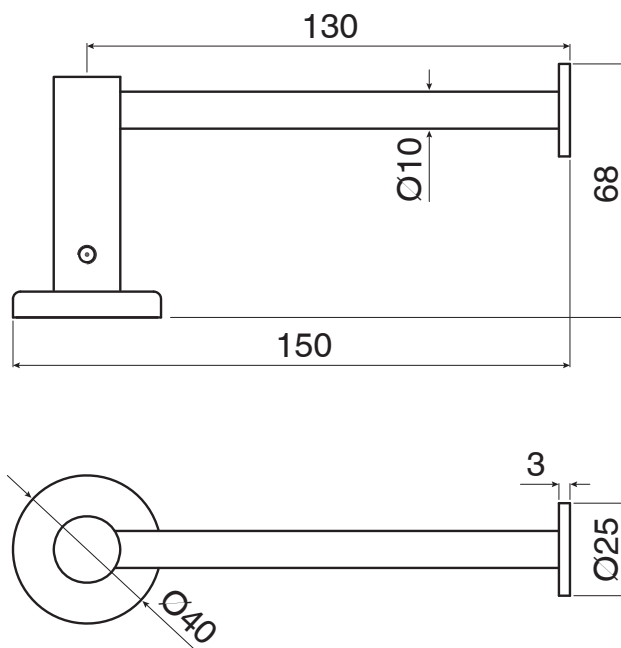

mizu

Mizu Drift Straight Toilet Roll Holder Brushed Gunmetal

2217446

SPECIFICATIONS

Recommended Use	Domestic, Hotel & Commercial
Colour	Brushed Gunmetal
Material	Brass

WARRANTY

Replacement Only - Domestic Use 10 Years

Please refer to Warranty Page for full Terms and Conditions

Dimensions are nominal measurements only.

CLEANING RECOMMENDATIONS:

We recommend the use of soapy water or approved cleaners. This product should not be cleaned with abrasive materials. Damage caused by any improper treatment is not covered by the product warranty. Refer to Warranty Conditions

Disclaimer: Products in this specification manual must by regulation be installed by licensed and registered trade people. The manufacturer/distributor reserves the right to vary specifications or delete models from their range without prior notification. Dimensions are nominal measurements only. Dimensions and set-outs listed are correct at time of publication however the manufacturer/distributor takes no responsibility for printing errors.

Published 24/02/2023

To see the complete Mizu range go to
www.reece.com.au