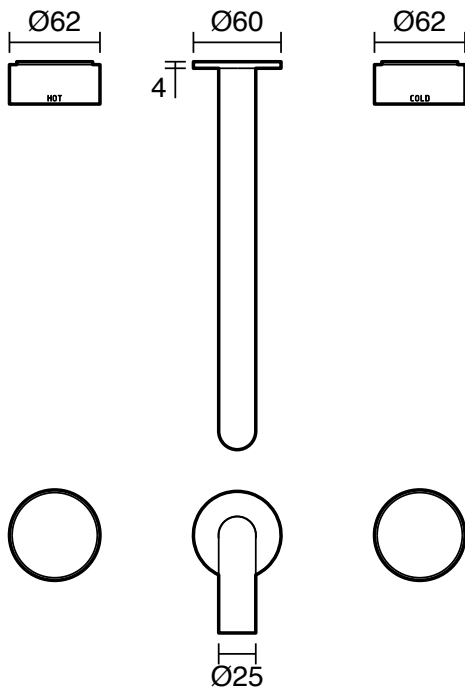

SUSSEX

Sussex Pure Elemental Bath Set 250mm Chrome

43749

SPECIFICATIONS

Recommended Use	Residential;Commercial
Colour Finish	Polished Chrome
Primary Material	Brass
Recommended Pressure Range	150 - 500 kPa as per AS3500
Max Continuous Working Temperature (deg C)	65
Min Continuous Working Temperature (deg C)	1

WARRANTY

Residential Use (Years)	40
Commercial Use (Years)	10

Please refer to Sussex Warranty page for full Terms and Conditions

Dimensions are nominal measurements only.

CLEANING RECOMMENDATIONS:

We recommend the use of soapy water or approved cleaners. This product should not be cleaned with abrasive materials. Damage caused by any improper treatment is not covered by the product warranty. Refer to Warranty Conditions

Disclaimer: Products in this specification manual must by regulation be installed by licensed and registered trade people. The manufacturer/distributor reserves the right to vary specifications or delete models from their range without prior notification. Dimensions are nominal measurements only. Dimensions and set-outs listed are correct at time of publication however the manufacturer/distributor takes no responsibility for printing errors.

Published 01/04/2026

To see the complete Sussex range go to www.reece.com.au