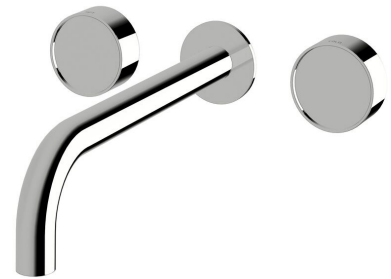

SUSSEX

Sussex Pure Elemental Bath Set 250mm Chrome

43749

SPECIFICATIONS

Recommended Use	Residential;Commercial
Colour Finish	Polished Chrome
Primary Material	Brass
Recommended Pressure Range	150 - 500 kPa as per AS3500
Max Continuous Working Temperature (deg C)	65
Min Continuous Working Temperature (deg C)	1

WARRANTY

Residential Use (Years)	40
Commercial Use (Years)	10

Please refer to Sussex Warranty page for full Terms and Conditions

Dimensions are nominal measurements only.

CLEANING RECOMMENDATIONS:

We recommend the use of soapy water or approved cleaners. This product should not be cleaned with abrasive materials. Damage caused by any improper treatment is not covered by the product warranty. Refer to Warranty Conditions

Disclaimer: Products in this specification manual must by regulation be installed by licensed and registered trade people. The manufacturer/distributor reserves the right to vary specifications or delete models from their range without prior notification. Dimensions are nominal measurements only. Dimensions and set-outs listed are correct at time of publication however the manufacturer/distributor takes no responsibility for printing errors.

Published 01/04/2026

To see the complete Sussex range go to www.reece.com.au