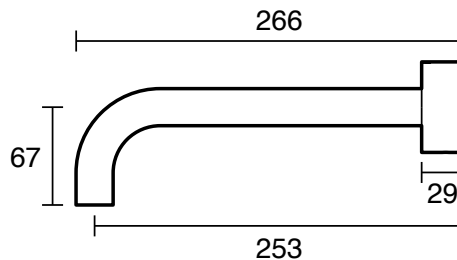

SUSSEX

Sussex Pure Elemental Bath Set 250mm Chrome

43749

SPECIFICATIONS

Recommended Use	Residential;Commercial
Colour Finish	Polished Chrome
Primary Material	Brass
Recommended Pressure Range	150 - 500 kPa as per AS3500
Max Continuous Working Temperature (deg C)	65
Min Continuous Working Temperature (deg C)	1

WARRANTY

Residential Use (Years)	40
Commercial Use (Years)	10

Please refer to Sussex Warranty page for full Terms and Conditions

Dimensions are nominal measurements only.

CLEANING RECOMMENDATIONS:

We recommend the use of soapy water or approved cleaners. This product should not be cleaned with abrasive materials. Damage caused by any improper treatment is not covered by the product warranty. Refer to Warranty Conditions

Disclaimer: Products in this specification manual must by regulation be installed by licensed and registered trade people. The manufacturer/distributor reserves the right to vary specifications or delete models from their range without prior notification. Dimensions are nominal measurements only. Dimensions and set-outs listed are correct at time of publication however the manufacturer/distributor takes no responsibility for printing errors.

Published 01/04/2026

To see the complete Sussex range go to www.reece.com.au