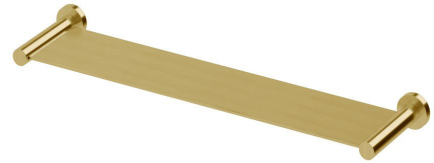

SUSSEX

Sussex Pure Metal Vanity Shelf PVD Brushed Gold

2266310

| SPECIFICATIONS | |
|---|------------------------|
| Recommended Use | Residential;Commercial |
| Colour Finish | Brushed Gold |
| Primary Material | Brass |
| WARRANTY | |
| Residential Use (Years) | 40 |
| Commercial Use (Years) | 10 |
| <i>Please refer to Sussex Warranty page for full Terms and Conditions</i> | |