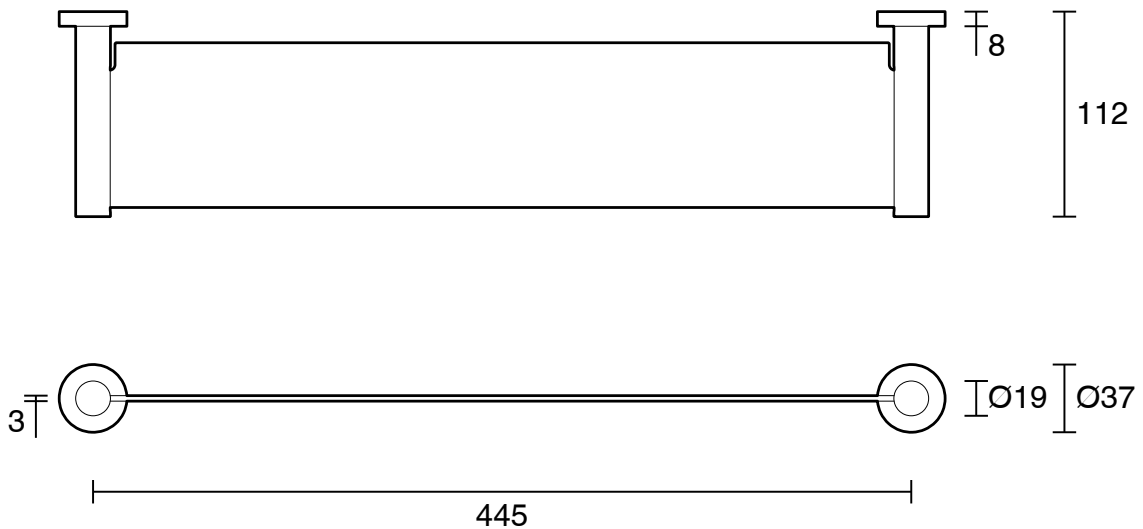

SUSSEX

Sussex Pure Metal Vanity Shelf PVD Brushed Gold

2266310

| SPECIFICATIONS | |
|---|------------------------|
| Recommended Use | Residential;Commercial |
| Colour Finish | Brushed Gold |
| Primary Material | Brass |
| WARRANTY | |
| Residential Use (Years) | 40 |
| Commercial Use (Years) | 10 |
| <i>Please refer to Sussex Warranty page for full Terms and Conditions</i> | |