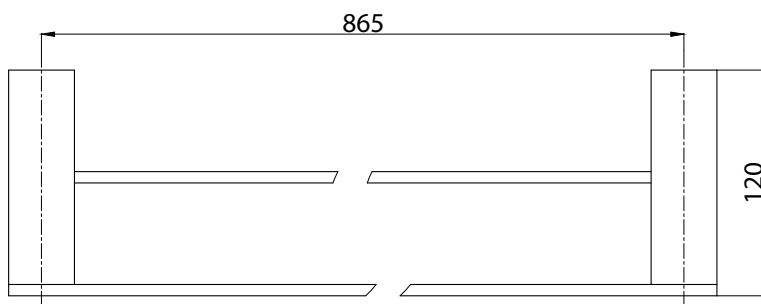

mizu

Mizu Soothe Double Towel Rail 900mm Matte Black

2268113

SPECIFICATIONS

Recommended Use	Domestic, Hotel and Commercial
Colour	Matte Black
Material	Zinc Alloy/Brass

WARRANTY

Domestic Use Replacement Only 10 Years

Please refer to Warranty Page for full Terms and Conditions

Dimensions are nominal measurements only.

CLEANING RECOMMENDATIONS:

We recommend the use of soapy water or approved cleaners. This product should not be cleaned with abrasive materials. Damage caused by any improper treatment is not covered by the product warranty. Refer to Warranty Conditions

Disclaimer: Products in this specification manual must by regulation be installed by licensed and registered trade people. The manufacturer/distributor reserves the right to vary specifications or delete models from their range without prior notification. Dimensions are nominal measurements only. Dimensions and set-outs listed are correct at time of publication however the manufacturer/distributor takes no responsibility for printing errors.

Published 30/08/2020

To see the complete Mizu range go to www.reece.com.au