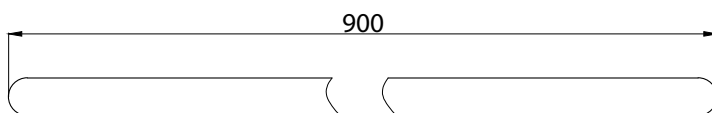

mizu

Mizu Soothe Double Towel Rail 900mm Matte Black

2268113

SPECIFICATIONS

Recommended Use	Domestic, Hotel and Commercial
Colour	Matte Black
Material	Zinc Alloy/Brass

WARRANTY

Domestic Use Replacement Only 10 Years

Please refer to Warranty Page for full Terms and Conditions

Dimensions are nominal measurements only.

CLEANING RECOMMENDATIONS:

We recommend the use of soapy water or approved cleaners. This product should not be cleaned with abrasive materials. Damage caused by any improper treatment is not covered by the product warranty. Refer to Warranty Conditions

Disclaimer: Products in this specification manual must by regulation be installed by licensed and registered trade people. The manufacturer/distributor reserves the right to vary specifications or delete models from their range without prior notification. Dimensions are nominal measurements only. Dimensions and set-outs listed are correct at time of publication however the manufacturer/distributor takes no responsibility for printing errors.

Published 30/08/2020

To see the complete Mizu range go to www.reece.com.au