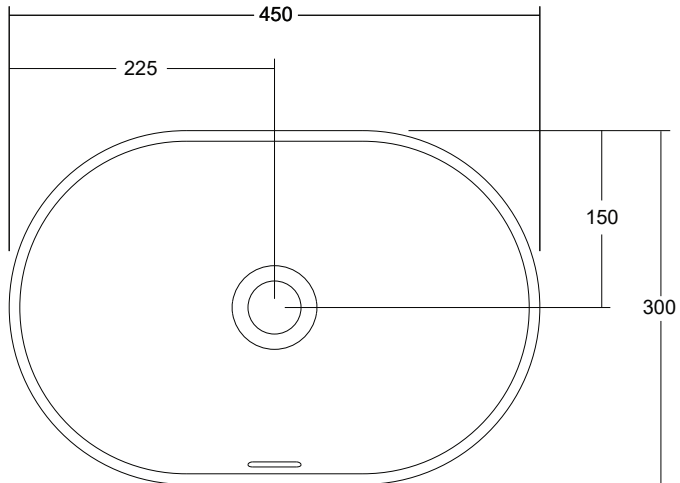

Venice 450 Oval Basin with Overflow Solid Surface White

SPECIFICATIONS

Recommended Use	Domestic, Hotel & Commercial
Material	Solid Surface
Colour	White
Capacity	2.8 Litres
Weight	8 kg
Overflow	Yes
Plug & Waste	32-40mm Pop-up waste + solid surface plug
Options	Softskin colours available

WARRANTY

Warranty - Domestic Use	10 Years
<i>Please refer to Warranty Page for full Terms and Conditions</i>	

Dimensions are nominal measurements only.

Disclaimer: Products in this specification manual must by regulation be installed by licensed and registered trade people. The manufacturer/distributor reserves the right to vary specifications or delete models from their range without prior notification. Dimensions are nominal measurements only. Dimensions and set-outs listed are correct at time of publication however the manufacturer/distributor takes no responsibility for printing errors.

Published 02/08/2024