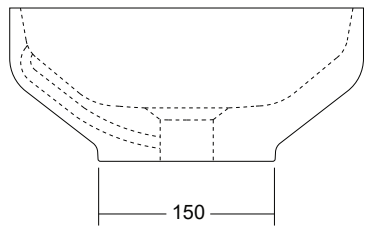

Venice 450 Oval Basin with Overflow Solid Surface White

SPECIFICATIONS

Recommended Use	Domestic, Hotel & Commercial
Material	Solid Surface
Colour	White
Capacity	2.8 Litres
Weight	8 kg
Overflow	Yes
Plug & Waste	32-40mm Pop-up waste + solid surface plug
Options	Softskin colours available

WARRANTY

Warranty - Domestic Use	10 Years
<i>Please refer to Warranty Page for full Terms and Conditions</i>	

Dimensions are nominal measurements only.

Disclaimer: Products in this specification manual must by regulation be installed by licensed and registered trade people. The manufacturer/distributor reserves the right to vary specifications or delete models from their range without prior notification. Dimensions are nominal measurements only. Dimensions and set-outs listed are correct at time of publication however the manufacturer/distributor takes no responsibility for printing errors.

Published 02/08/2024