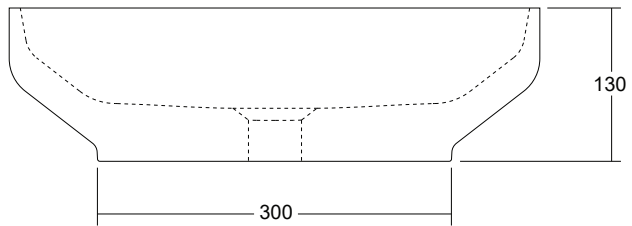

Venice 450 Oval Basin with Overflow Solid Surface White

SPECIFICATIONS

Recommended Use	Domestic, Hotel & Commercial
Material	Solid Surface
Colour	White
Capacity	2.8 Litres
Weight	8 kg
Overflow	Yes
Plug & Waste	32-40mm Pop-up waste + solid surface plug
Options	Softskin colours available

WARRANTY

Warranty - Domestic Use	10 Years
<i>Please refer to Warranty Page for full Terms and Conditions</i>	

Dimensions are nominal measurements only.

Disclaimer: Products in this specification manual must by regulation be installed by licensed and registered trade people. The manufacturer/distributor reserves the right to vary specifications or delete models from their range without prior notification. Dimensions are nominal measurements only. Dimensions and set-outs listed are correct at time of publication however the manufacturer/distributor takes no responsibility for printing errors.

Published 02/08/2024