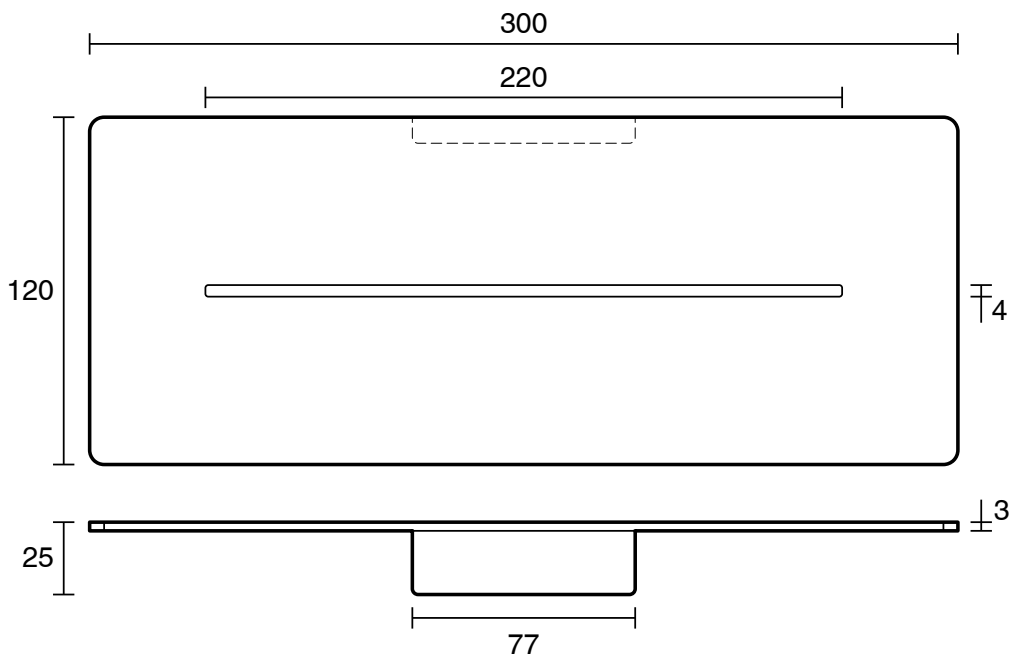

mizu

Mizu Bloc Metal Shower Shelf Matte Black

30267

SPECIFICATIONS

Recommended Use	Domestic;Commercial;Hotel
Colour Finish	Matte Black
Primary Material	Stainless Steel

WARRANTY

Replacement Only - Domestic Use (Years)	10
Parts Replacement Only (Years)	1

Please refer to Warranty Page for full Terms and Conditions

Dimensions are nominal measurements only.

CLEANING RECOMMENDATIONS:

We recommend the use of soapy water or approved cleaners. This product should not be cleaned with abrasive materials. Damage caused by any improper treatment is not covered by the product warranty. Refer to Warranty Conditions

Disclaimer: Products in this specification manual must by regulation be installed by licensed and registered trade people. The manufacturer/distributor reserves the right to vary specifications or delete models from their range without prior notification. Dimensions are nominal measurements only. Dimensions and set-outs listed are correct at time of publication however the manufacturer/distributor takes no responsibility for printing errors.

Published 19/09/2025

To see the complete Mizu range go to www.reece.com.au