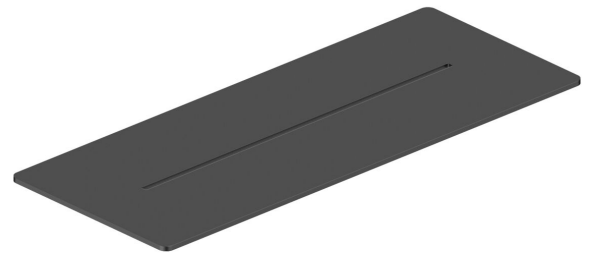

mizu

Mizu Bloc Metal Shower Shelf Matte Black

30267

SPECIFICATIONS

Recommended Use	Domestic;Commercial;Hotel
Colour Finish	Matte Black
Primary Material	Stainless Steel

WARRANTY

Replacement Only - Domestic Use (Years)	10
Parts Replacement Only (Years)	1

Please refer to Warranty Page for full Terms and Conditions

Dimensions are nominal measurements only.

CLEANING RECOMMENDATIONS:

We recommend the use of soapy water or approved cleaners. This product should not be cleaned with abrasive materials. Damage caused by any improper treatment is not covered by the product warranty. Refer to Warranty Conditions

Disclaimer: Products in this specification manual must by regulation be installed by licensed and registered trade people. The manufacturer/distributor reserves the right to vary specifications or delete models from their range without prior notification. Dimensions are nominal measurements only. Dimensions and set-outs listed are correct at time of publication however the manufacturer/distributor takes no responsibility for printing errors.

Published 19/09/2025

To see the complete Mizu range go to www.reece.com.au