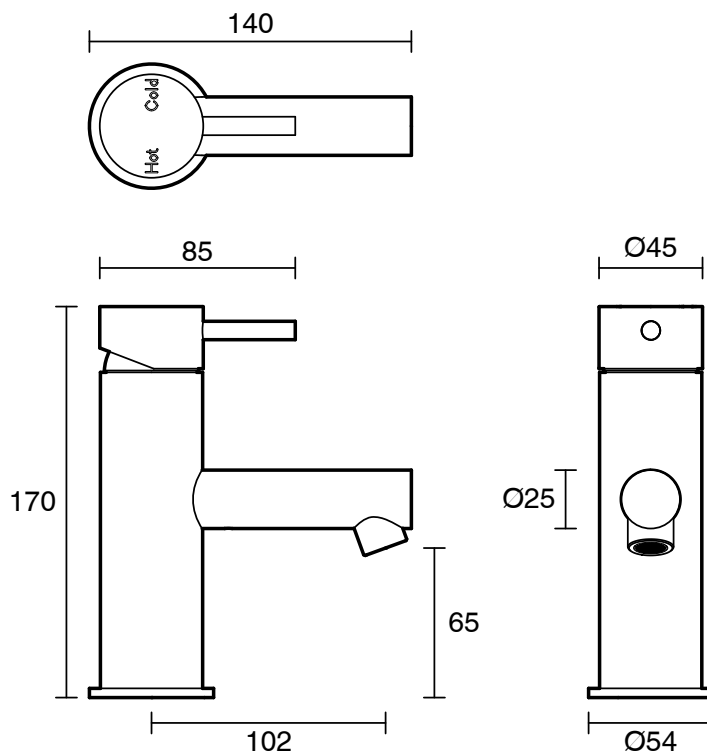

S U S S E X

Sussex Scala Basin Mixer Tap with 90mm Outlet LUX PVD Brushed Pure Gold (5 Star)

2267037

SPECIFICATIONS	
Recommended Use	Domestic;Hotel;Commercial
Colour Finish	Brushed Pure Gold
Primary Material	DR Brass
Recommended Pressure Range	150 - 500 kPa as per AS3500
Max Continuous Working Temperature (deg C)	65
Min Continuous Working Temperature (deg C)	5
Hot Water Unit Suitability	Gravity Feed;Storage Tank;Continuous Flow
WARRANTY	
Warranty - Domestic Use (Years)	15
Spare Parts & Labour (Years)	15
<i>Please refer to Warranty Page for full Terms and Conditions</i>	

Disclaimer: Products in this specification manual must by regulation be installed by licensed and registered trade people. The manufacturer/distributor reserves the right to vary specifications or delete models from their range without prior notification. Dimensions are nominal measurements only. Dimensions and set-outs listed are correct at time of publication however the manufacturer/distributor takes no responsibility for printing errors.