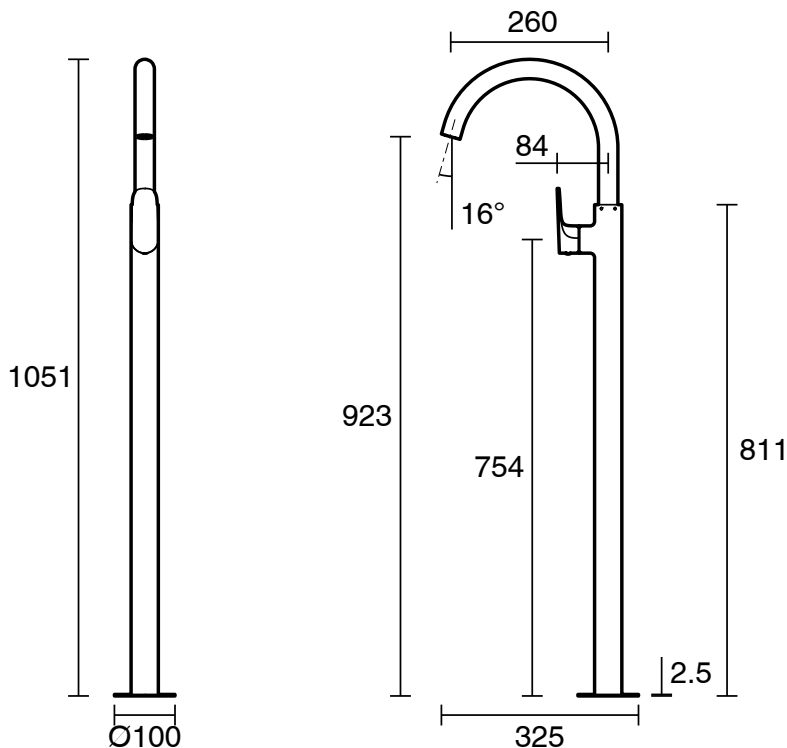

mizu

Mizu Silk Floor Mount Bath Mixer Trimset Only Brushed Nickel

2217972

SPECIFICATIONS

Recommended Use	Domestic, Hotel & Commercial
Colour	Brushed Nickel
Material	DR Brass
Recommended Pressure Range	150 - 800 kPa
Maximum Continuous Working Temperature	70 deg C
Suitable for Storage Tank Hot Water	Yes
Suitable for Continuous Flow Hot Water	Yes
Suitable for Gravity Feed Hot Water	No

WARRANTY

Warranty - Domestic Use	10 Years
Spare Parts & Labour	12 Months

Please refer to Warranty Page for full Terms and Conditions

Dimensions are nominal measurements only.

CLEANING RECOMMENDATIONS:

We recommend the use of soapy water or approved cleaners. This product should not be cleaned with abrasive materials. Damage caused by any improper treatment is not covered by the product warranty. Refer to Warranty Conditions

Disclaimer: Products in this specification manual must by regulation be installed by licensed and registered trade people. The manufacturer/distributor reserves the right to vary specifications or delete models from their range without prior notification. Dimensions are nominal measurements only. Dimensions and set-outs listed are correct at time of publication however the manufacturer/distributor takes no responsibility for printing errors.

Published 12/10/2023

To see the complete Mizu range go to www.reece.com.au