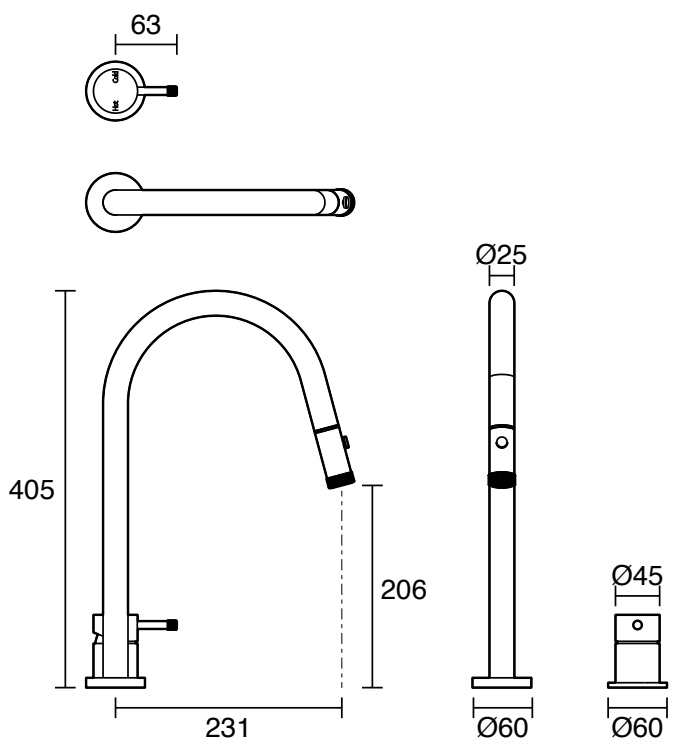

SUSSEX

Sussex Scala Nova Hob Sink Mixer Set Pull Out Spray PVD Brushed Gunmetal (5 Star) Lead Free

43568

SPECIFICATIONS

Recommended Use	Residential;Commercial
Colour Finish	Brushed Gunmetal
Primary Material	Lead Free Brass
Recommended Pressure Range	150 - 500 kPa as per AS3500
Max Continuous Working Temperature (deg C)	65
Min Continuous Working Temperature (deg C)	1

WARRANTY

Residential Use (Years)	40
Commercial Use (Years)	10

Please refer to Sussex Warranty page for full Terms and Conditions

Dimensions are nominal measurements only.

CLEANING RECOMMENDATIONS:

We recommend the use of soapy water or approved cleaners. This product should not be cleaned with abrasive materials. Damage caused by any improper treatment is not covered by the product warranty. Refer to Warranty Conditions

Disclaimer: Products in this specification manual must by regulation be installed by licensed and registered trade people. The manufacturer/distributor reserves the right to vary specifications or delete models from their range without prior notification. Dimensions are nominal measurements only. Dimensions and set-outs listed are correct at time of publication however the manufacturer/distributor takes no responsibility for printing errors.

Published 31/03/2026

To see the complete Sussex range go to www.reece.com.au