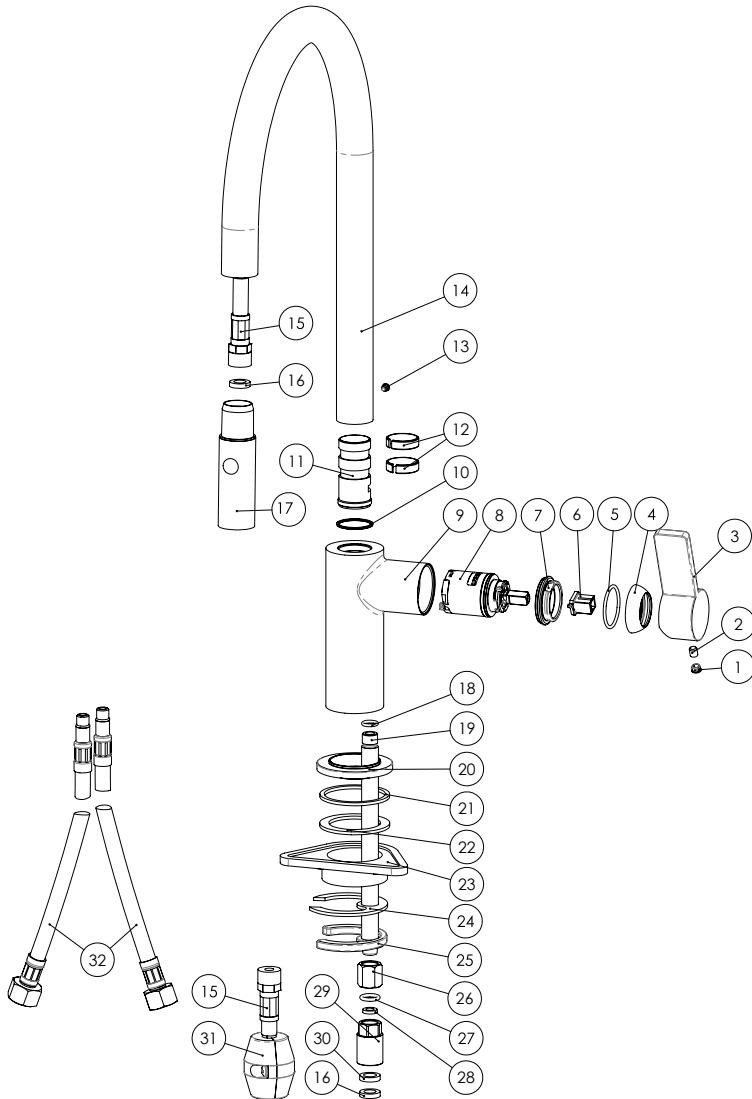

## Nobili Flag Pull Out Sink Mixer with Biomaster Matte Black

### EXPLODED VIEW

Item	Description
1	Matte Black Cover
2	Grub Screw
3	Mixer Handle
4	Cartridge Dome
5	O Ring
6	Thermal Barrier
7	Cartridge Lock Nut
8	Cartridge
9	Mixer Body
10	Friction Ring
11	Outlet Connection Assembly
12	Locating Rings
13	Grub Screw
14	Spout
15	Hose
16	Washer
17	Handpiece
18	O Ring
19	Fixing Rod Thread
20	Dress Ring
21	Rubber Gasket
22	Rubber Sealing Washer
23	Stabalising Plate
24	Rubber Seal
25	Horse Shoe Plate
26	Hex Nut
27	O Ring
28	Seal
29	Hose Adaptor
30	Fibre Gasket
31	Weight
32	Flexible Hoses