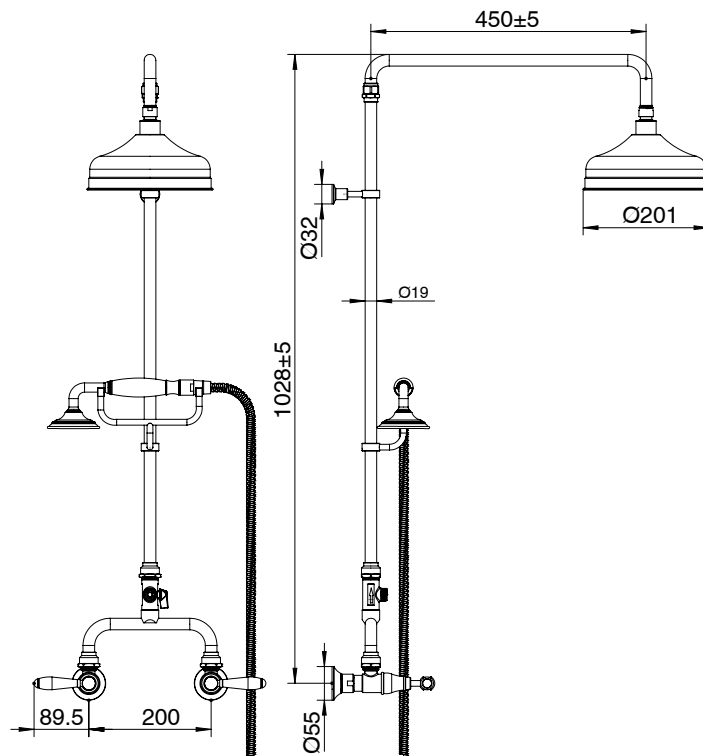

Milli Monument Edit Exposed Twin Telephone Shower Set Lever Porcelain Handles Matte Black (3 Star)

4204495

SPECIFICATIONS

Recommended Use	Domestic, Hotel & Commercial
Colour	Matte Black with Porcelain Handles
Finish	Matte
Material	DR Brass
Recommended Pressure Range	150 - 500 kPa
Maximum Continuous Working Temperature	80 deg C
Suitable for Storage Tank Hot Water	Yes
Suitable for Continuous Flow Hot Water	Yes
Suitable for Gravity Feed Hot Water	No

WARRANTY

Warranty - Domestic Use	15 Years
Spare Parts & Labour	12 Months

Please refer to Warranty Page for full Terms and Conditions

Dimensions are nominal measurements only.

CLEANING RECOMMENDATIONS:

We recommend the use of soapy water or approved cleaners. This product should not be cleaned with abrasive materials. Damage caused by any improper treatment is not covered by the product warranty. Refer to Warranty Conditions

Disclaimer: Products in this specification manual must by regulation be installed by licensed and registered trade people. The manufacturer/distributor reserves the right to vary specifications or delete models from their range without prior notification. Dimensions are nominal measurements only. Dimensions and set-outs listed are correct at time of publication however the manufacturer/distributor takes no responsibility for printing errors.

Published 05/10/2022

To see the complete Milli range go to www.reece.com.au