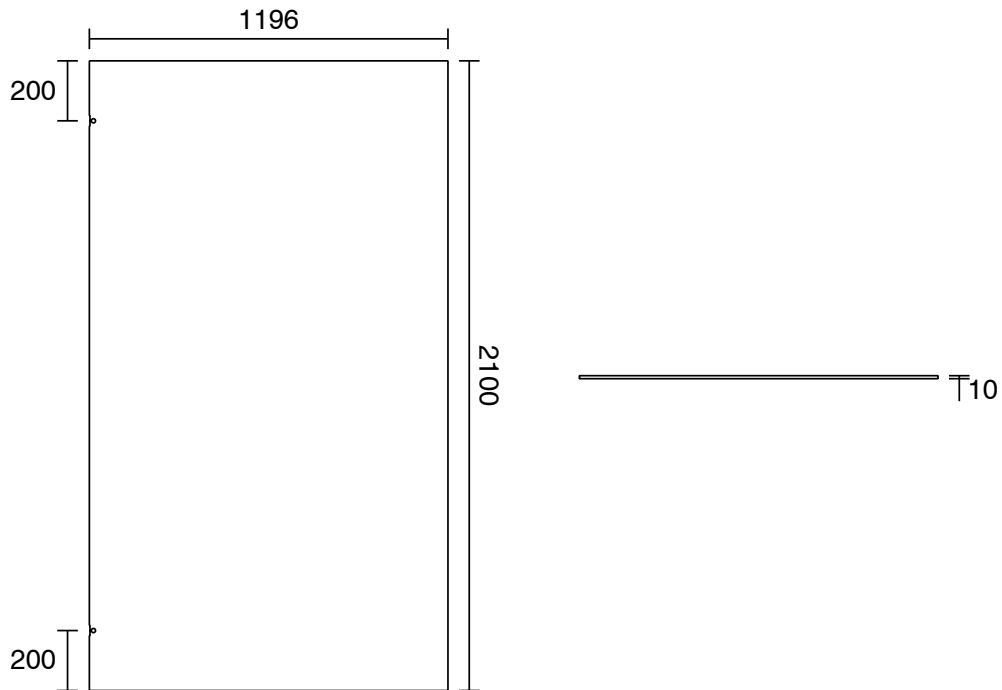

KADO

Kado Lux Frameless Rectangular Shower Panel 1200mm

1705932

SPECIFICATIONS

Recommended Use	Domestic;Commercial;Hotel
Colour Finish	Clear
Primary Material	Glass
Frame Configuration	Frameless
Screen Shape	Rectangular
Screen Appearance	Clear
Mounting	Wall

WARRANTY

Warranty - Domestic Use (Years)	7
Spare Parts & Labour (Years)	1
<i>Please refer to Warranty Page for full Terms and Conditions</i>	

Dimensions are nominal measurements only.

CLEANING RECOMMENDATIONS:

We recommend the use of soapy water or approved cleaners. This product should not be cleaned with abrasive materials. Damage caused by any improper treatment is not covered by the product warranty. Refer to Warranty Conditions

Disclaimer: Products in this specification manual must by regulation be installed by licensed and registered trade people. The manufacturer/distributor reserves the right to vary specifications or delete models from their range without prior notification. Dimensions are nominal measurements only. Dimensions and set-outs listed are correct at time of publication however the manufacturer/distributor takes no responsibility for printing errors.

Published 01/09/2025

To see the complete Kado range go to www.reece.com.au