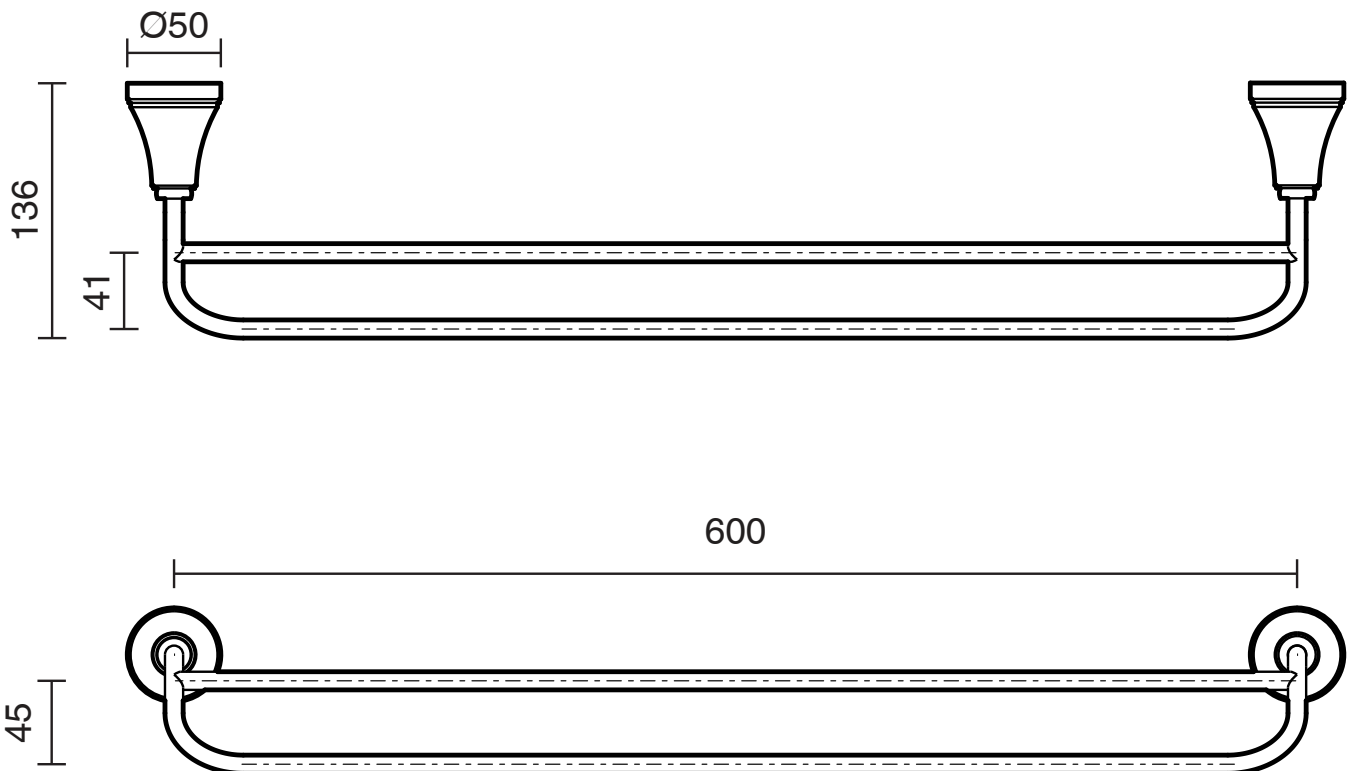

KADO

Kado Era Double Towel Rail 600mm Matte Black

2263719

SPECIFICATIONS

Recommended Use	Domestic, Hotel & Commercial
Colour	Matte Black
Material	Zinc/Steel

WARRANTY

Replacement Only - Domestic Use	10 Years
Parts Replacement Only	12 Months

Please refer to Warranty Page for full Terms and Conditions

Dimensions are nominal measurements only.

CLEANING RECOMMENDATIONS:

We recommend the use of soapy water or approved cleaners. This product should not be cleaned with abrasive materials. Damage caused by any improper treatment is not covered by the product warranty. Refer to Warranty Conditions

Disclaimer: Products in this specification manual must by regulation be installed by licensed and registered trade people. The manufacturer/distributor reserves the right to vary specifications or delete models from their range without prior notification. Dimensions are nominal measurements only. Dimensions and set-outs listed are correct at time of publication however the manufacturer/distributor takes no responsibility for printing errors.

Published 12/10/2023

To see the complete Kado range go to www.reece.com.au