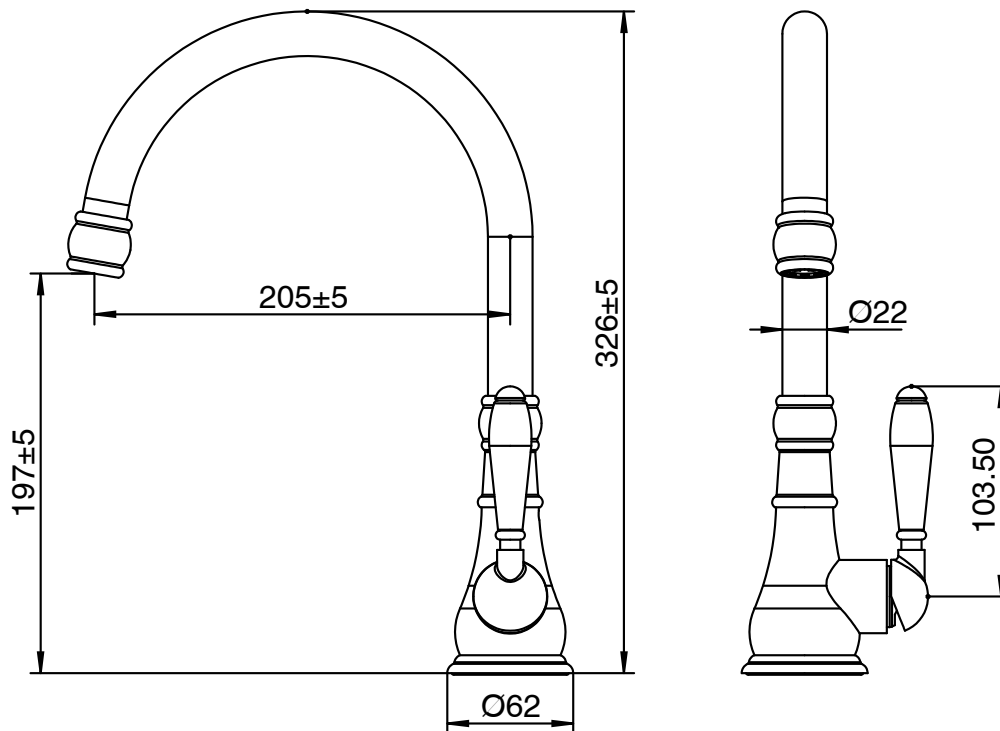

Milli

Milli Voir Gooseneck Sink Mixer Porcelain Handles Brushed Gold (4 Star)

2266261

SPECIFICATIONS

Recommended Use	Domestic, Hotel & Commercial
Colour	Brushed Gold
Body Material	DR Brass
Recommended Pressure Range	150 - 500 kPa
Maximum Continuous Working Temperature	80 deg C
Suitable for Storage Tank Hot Water	Yes
Suitable for Continuous Flow Hot Water	Yes
Suitable for Gravity Feed Hot Water	No

WARRANTY

Warranty - Domestic Use	15 Years
Spare Parts & Labour	12 Months

Please refer to Warranty Page for full Terms and Conditions

Dimensions are nominal measurements only.

CLEANING RECOMMENDATIONS:

We recommend the use of soapy water or approved cleaners. This product should not be cleaned with abrasive materials. Damage caused by any improper treatment is not covered by the product warranty. Refer to Warranty Conditions

Disclaimer: Products in this specification manual must by regulation be installed by licensed and registered trade people. The manufacturer/distributor reserves the right to vary specifications or delete models from their range without prior notification. Dimensions are nominal measurements only. Dimensions and set-outs listed are correct at time of publication however the manufacturer/distributor takes no responsibility for printing errors.

Published 19/03/2024

To see the complete Milli range go to www.reece.com.au

AS/NZS 3718
WMK26341