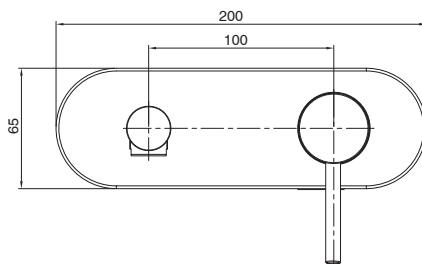

mizu

Mizu Drift MK2 Wall Bath Mixer Set Kit Brushed Gunmetal

2267167

SPECIFICATIONS

Recommended Use	Domestic, Hotel & Commercial
Colour	Brushed Gunmetal
Body Material	DR Brass
Recommended Pressure Range	150 - 500 kPa
Maximum Continuous Working Temperature	65 deg C
Suitable for Storage Tank Hot Water	Yes
Suitable for Continuous Flow Hot Water	Yes
Suitable for Gravity Feed Hot Water	No

WARRANTY

Warranty - Domestic Use	10 Years
Spare Parts & Labour	12 Months

Please refer to Warranty Page for full Terms and Conditions

Dimensions are nominal measurements only.

CLEANING RECOMMENDATIONS:

We recommend the use of soapy water or approved cleaners. This product should not be cleaned with abrasive materials. Damage caused by any improper treatment is not covered by the product warranty. Refer to Warranty Conditions

Disclaimer: Products in this specification manual must by regulation be installed by licensed and registered trade people. The manufacturer/distributor reserves the right to vary specifications or delete models from their range without prior notification. Dimensions are nominal measurements only. Dimensions and set-outs listed are correct at time of publication however the manufacturer/distributor takes no responsibility for printing errors.

Published 20/03/2024

To see the complete Mizu range go to www.reece.com.au

WaterMark
AS/NZS 3718
WM-022094