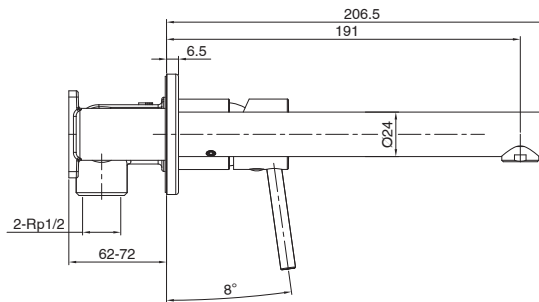

mizu

Mizu Drift MK2 Wall Bath Mixer Set Kit Brushed Gunmetal

2267167

SPECIFICATIONS

Recommended Use	Domestic, Hotel & Commercial
Colour	Brushed Gunmetal
Body Material	DR Brass
Recommended Pressure Range	150 - 500 kPa
Maximum Continuous Working Temperature	65 deg C
Suitable for Storage Tank Hot Water	Yes
Suitable for Continuous Flow Hot Water	Yes
Suitable for Gravity Feed Hot Water	No

WARRANTY

Warranty - Domestic Use	10 Years
Spare Parts & Labour	12 Months

Please refer to Warranty Page for full Terms and Conditions

Dimensions are nominal measurements only.

CLEANING RECOMMENDATIONS:

We recommend the use of soapy water or approved cleaners. This product should not be cleaned with abrasive materials. Damage caused by any improper treatment is not covered by the product warranty. Refer to Warranty Conditions

Disclaimer: Products in this specification manual must by regulation be installed by licensed and registered trade people. The manufacturer/distributor reserves the right to vary specifications or delete models from their range without prior notification. Dimensions are nominal measurements only. Dimensions and set-outs listed are correct at time of publication however the manufacturer/distributor takes no responsibility for printing errors.

Published 20/03/2024

To see the complete Mizu range go to www.reece.com.au

WaterMark
AS/NZS 3718
WM-022094