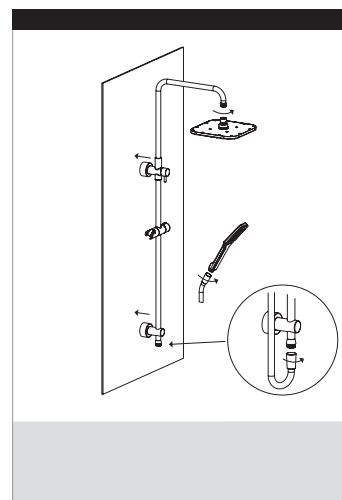

# Nikles Square Twin Waterrail Shower Quatre Handpiece & Quatre 250mm Showerhead Chrome (3\*)