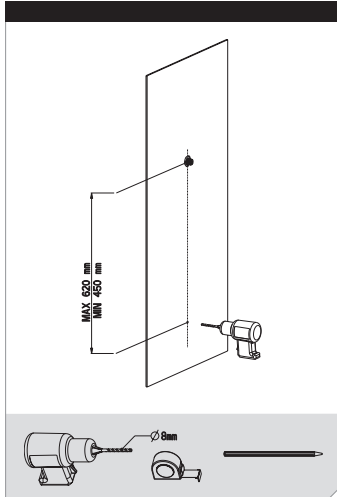

# Nikles Square Twin Waterrail Shower Quatre Handpiece & Quatre 250mm Showerhead Chrome (3\*)