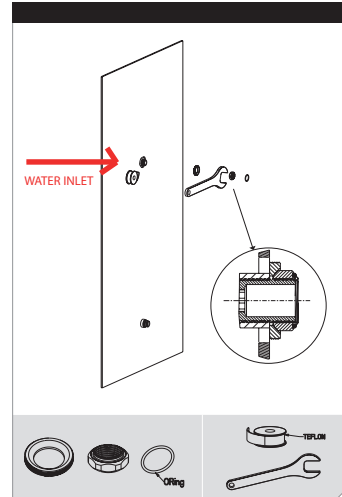

# Nikles Square Twin Waterrail Shower Quatre Handpiece & Quatre 250mm Showerhead Chrome (3\*)