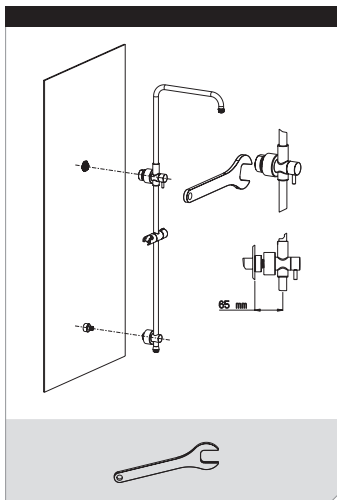

# Nikles Square Twin Waterrail Shower Quatre Handpiece & Quatre 250mm Showerhead Chrome (3\*)