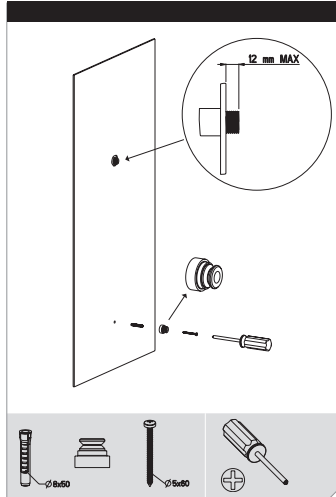

# Nikles Square Twin Waterrail Shower Quatre Handpiece & Quatre 250mm Showerhead Chrome (3\*)