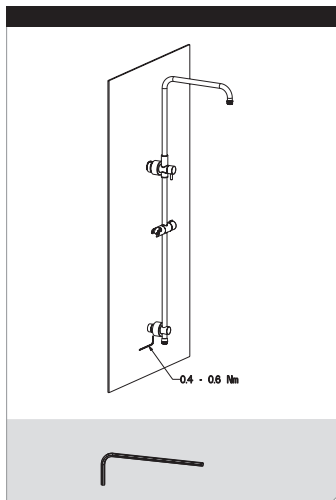

# Nikles Square Twin Waterrail Shower Quatre Handpiece & Quatre 250mm Showerhead Chrome (3\*)