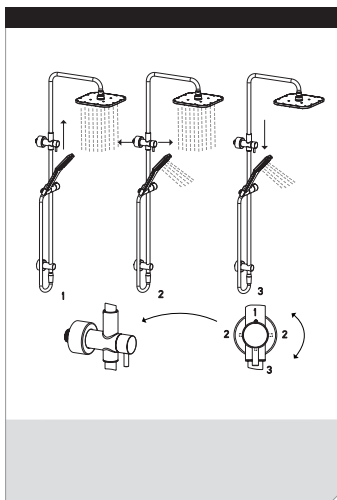

# Nikles Square Twin Waterrail Shower Quatre Handpiece & Quatre 250mm Showerhead Chrome (3\*)