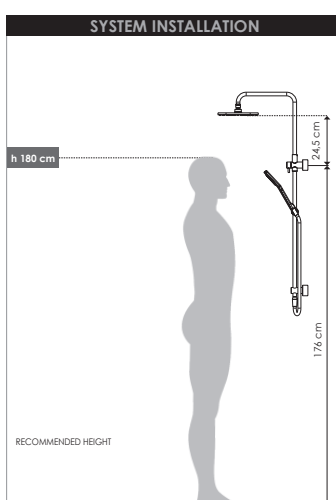

# Nikles Square Twin Waterrail Shower Quatre Handpiece & Quatre 250mm Showerhead Chrome (3\*)